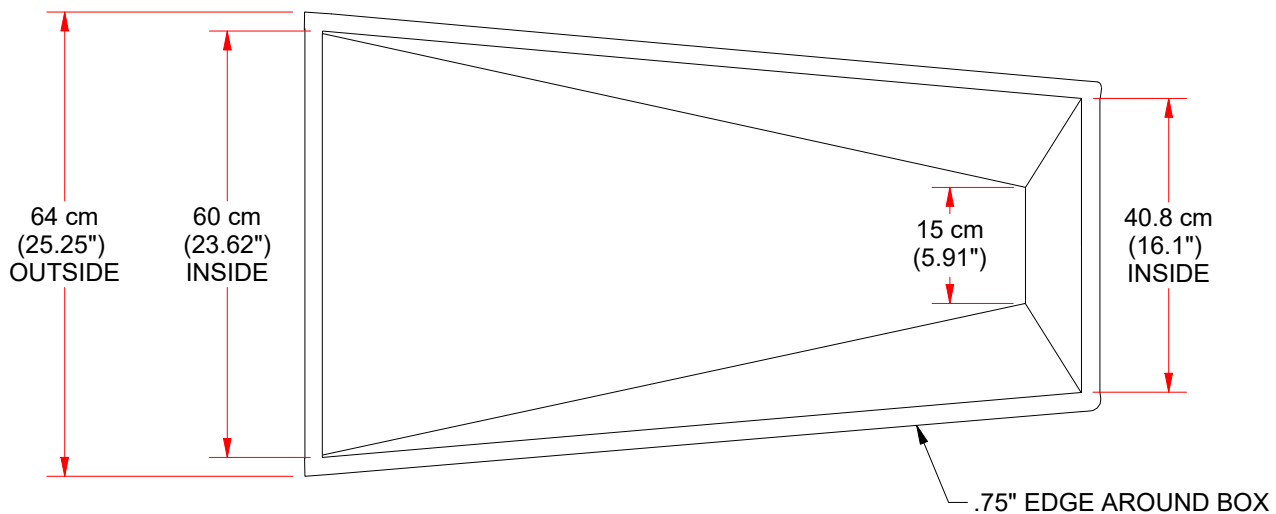

# POLE VAULT BOX STAINLESS STEEL