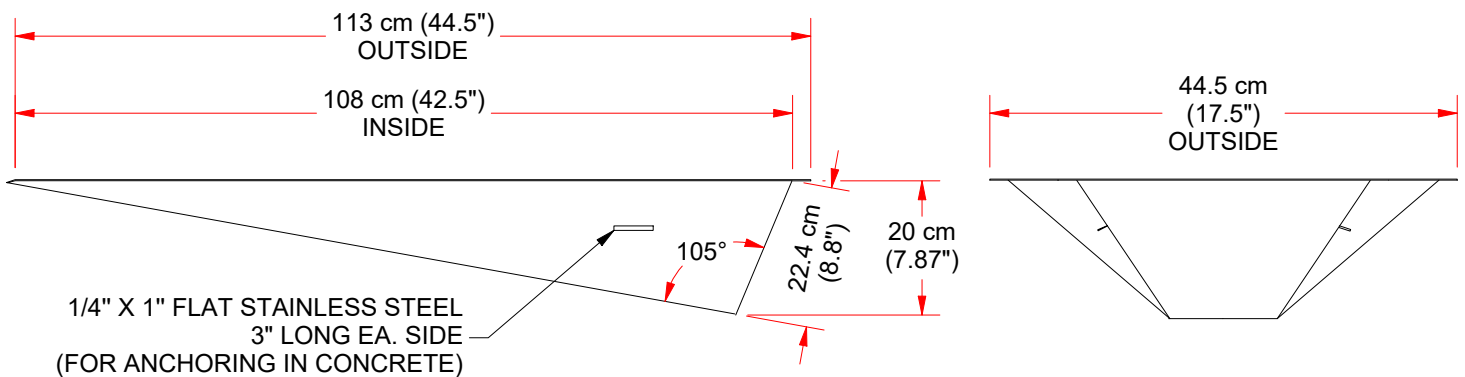

# POLE VAULT BOX STAINLESS STEEL