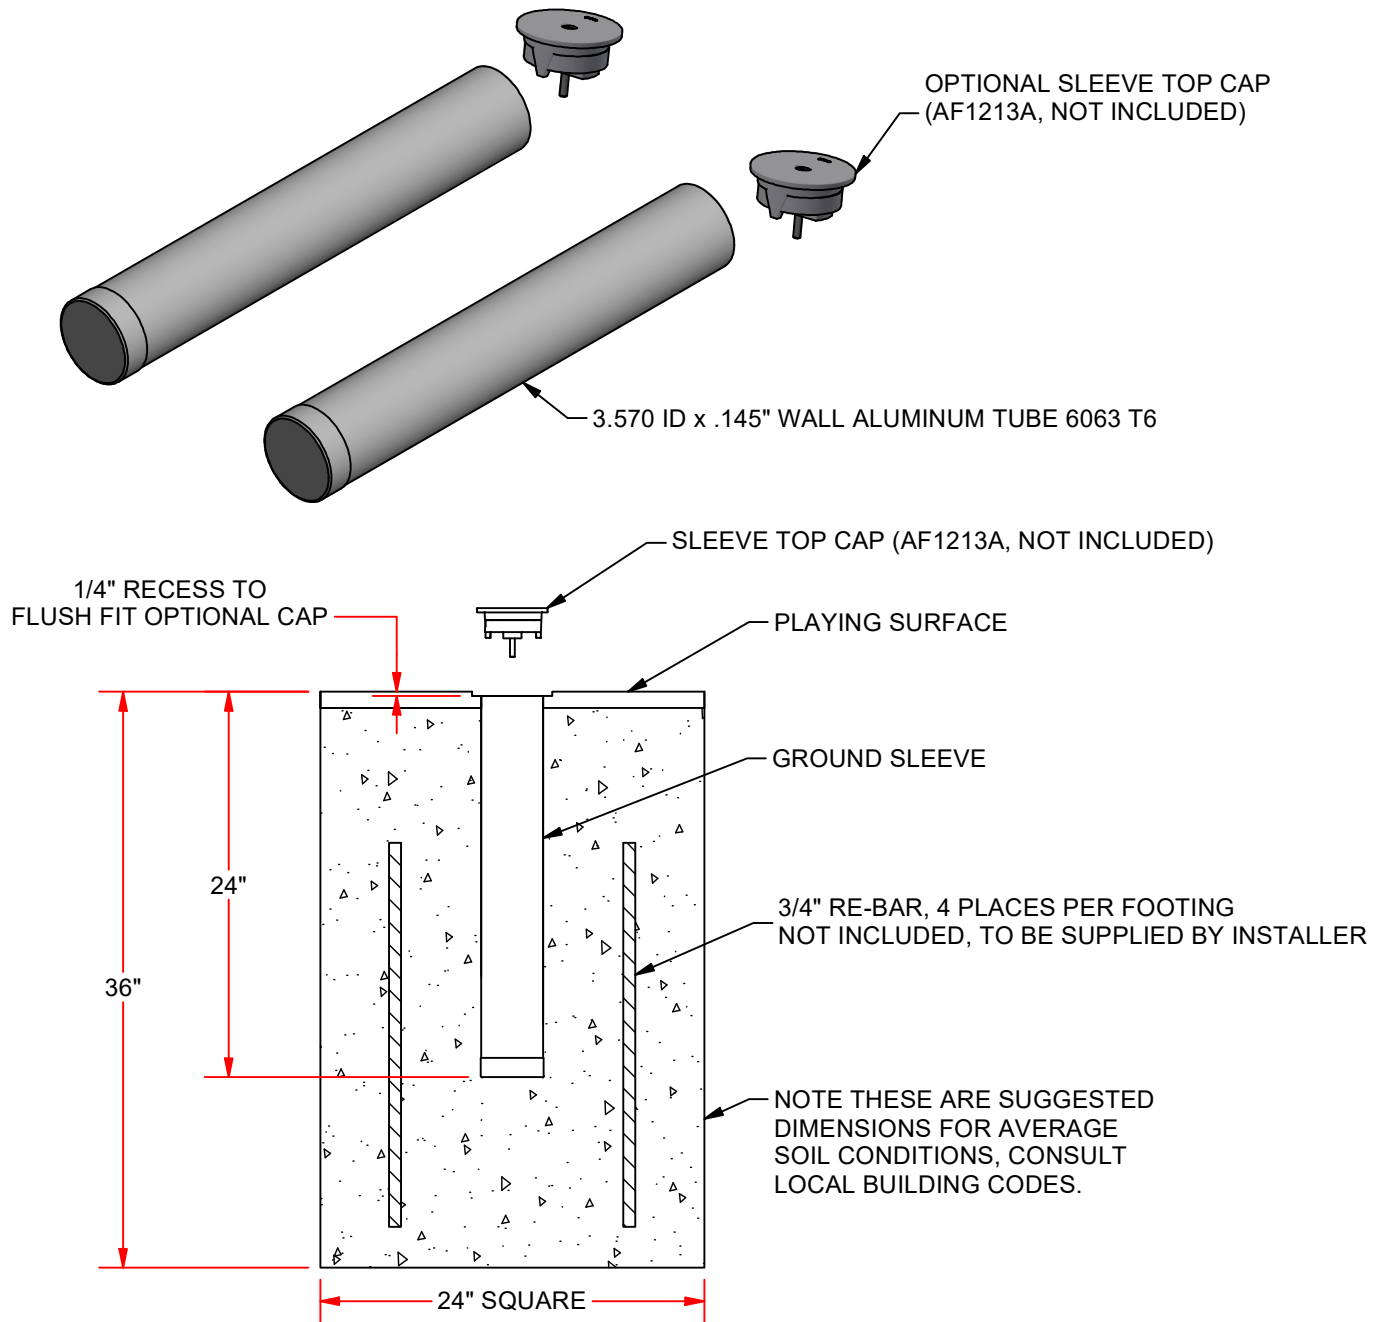

TENNIS 3-1/2" GROUND SLEEVES

FEATURES:

- > FOR SEMI-PERMANENT INSTALLATION OF ROUND TENNIS POSTS.
- > 3.570 ID x .145" WALL ALUMINUM TUBE 6063 T6
- > INCLUDES TWO GROUND SLEEVES
- > OPTIONAL TOP CAPS AVAILABLE (AF1213A, NOT INCLUDED)

TP-150G

3-1/2" GROUND SLEEVES

© COPYRIGHT JAYPRO SPORTS, LLC. ALL RIGHTS RESERVED THIS PRINT IS THE PROPERTY OF JAYPRO SPORTS, LLC. AND MAY NOT BE REPRODUCED WITHOUT WRITTEN PERMISSION

www.jayprosports.com
 (800) 243-0533
 976 Hartford Turnpike
 Waterford, CT 06385 USA