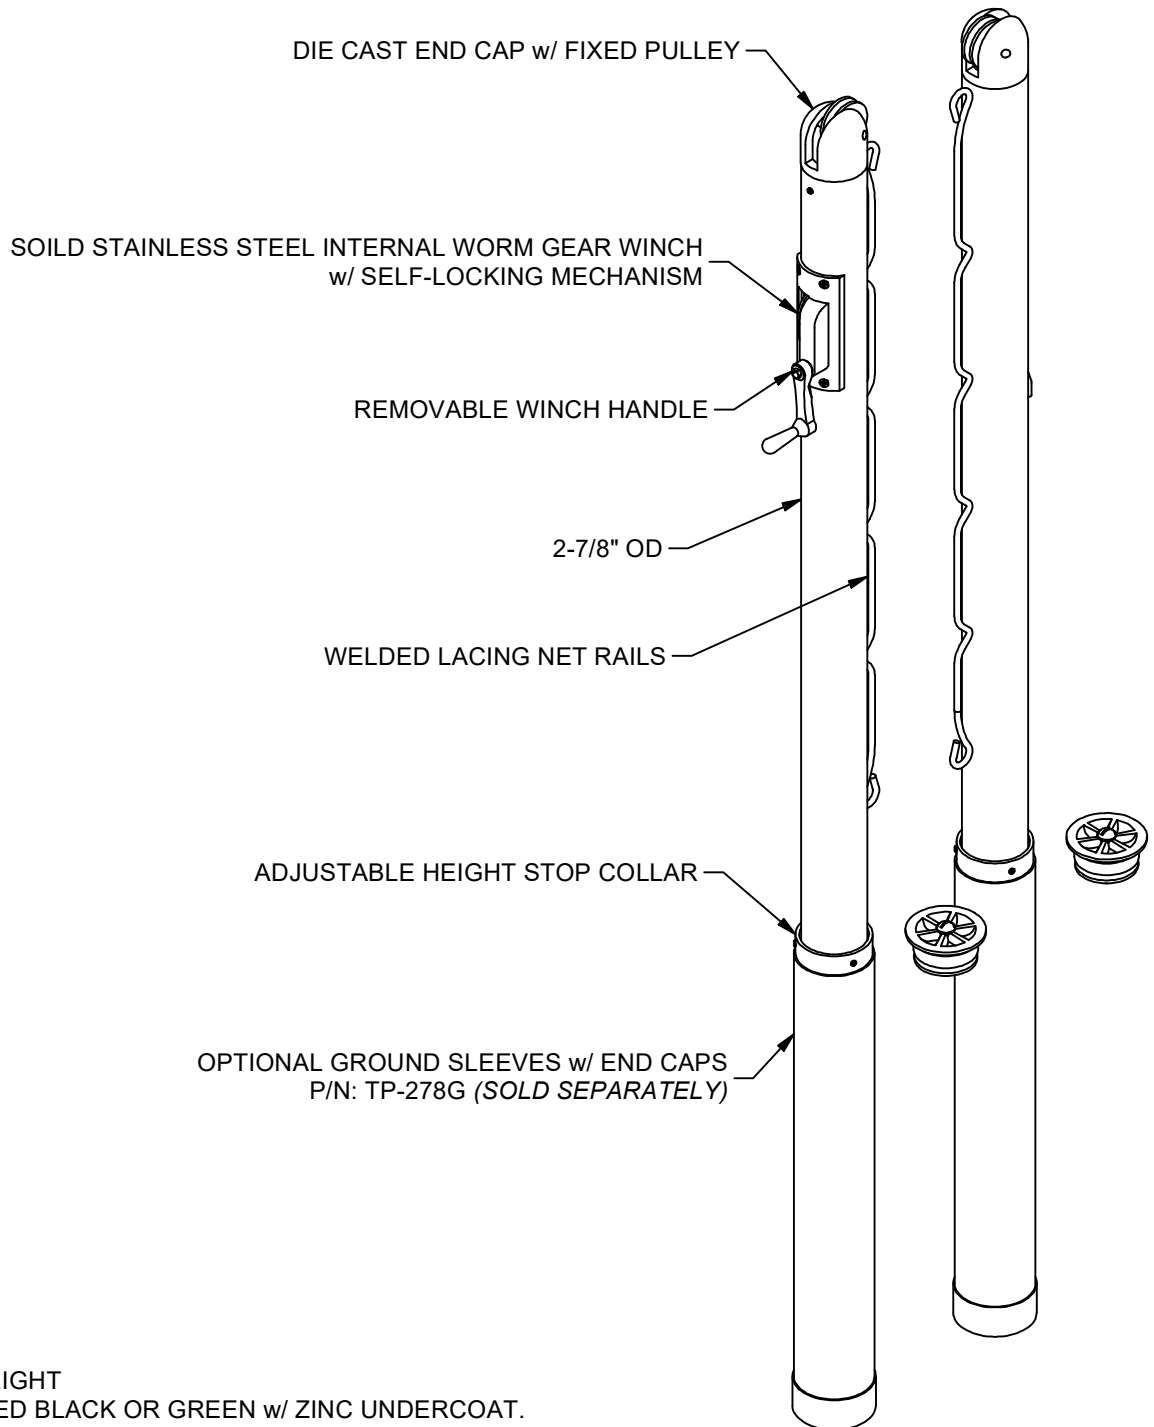

TP278 2-7/8" TENNIS POSTS

FEATURES:

- > OFFICIAL 42" HEIGHT
- > POWDER COATED BLACK OR GREEN w/ ZINC UNDERCOAT.
P/N BLACK (TP278BK), GREEN (TP278GR)
- > EASY TO USE INTERNAL HEAVY DUTY SELF LOCKING WINCH w/ REMOVABLE HANDLE
- > PROFILE DIE CAST TOP CAP
- > MADE OF HEAVY WALL 2-7/8" O.D. STEEL PIPE, 63" LONG
- > NETS AVAILABLE SEPARATELY (P/N: TTN-3, TPL-5, CCPTN42)
- > GROUND SLEEVES w/ END CAP . P/N TP-278G
AVAILABLE FOR SEMI-PERMANENT INSTALLATION