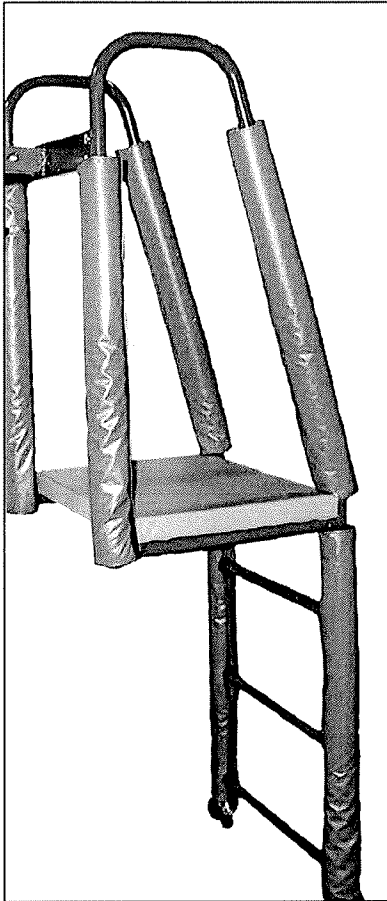

VRS-30P

Referee Stand Pad

VRS-3000 with VRS-30P
Padding

Tailored to fit neatly onto the VRS-3000 stand.

Three-sided top section and wrap-around ladder pads meet or exceed NFSA specifications. Overall pad height is 6'. Specify color when ordering. See catalog. weight 18 lbs.

RE	DESCRIPTION	DATE	BY	<p style="text-align: center;">VRS-30P Referee Stand Pad</p>		DRAWING NAME / PART NO.:	
							
				<p style="text-align: center;">THIS PRINT IS THE PROPERTY OF JAYPRO SPORTS, LLC. AND MAY NOT BE REPRODUCED WITHOUT WRITTEN PERMISSION</p>		DRAWN BY:	
						<p style="text-align: center;">www.jaypro.com 976 HARTFORD TURNPIKE WATERFORD, CT 06385 USA</p>	
<p style="font-size: small;">COPYRIGHT 2003 JAYPRO SPORTS, LLC. ALL RIGHTS RESERVED</p>						ISSUE DATE:	
						9-23-04	
						SHEET:	
						1 OF 1	
						REV.	
						A	