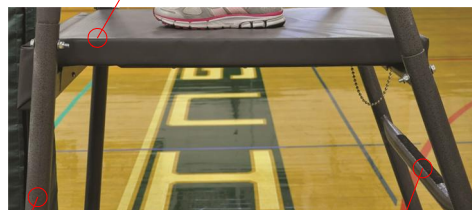

VRS-8000 MEGA REF FOLDING REFEREE STAND

OPTIONAL PADDING (VRS-60P)

4" NON-MARRING WHEELS

CONSTRUCTED OF 1-5/8" HEAVY WALL STEEL

VINYL COATED AND PADDED PLATFORM

NON-SLIP FOOT TREADS

FEATURES:

- > CONSTRUCTED OF 1-5/8" HEAVY WALL STEEL
- > TEXTURED SILVER DURABLE POWDER COATED FINISH
- > VINYL COATED AND PADDED PLATFORM FOR REFEREE COMFORT
- > ALL WELDED FRAME SUPPORT WITH NON-SLIP FOOT TREADS
- > FOLDS TO 84" H x 30" W x 10" D FOR COMPACT STORAGE
- > VINYL COATED, PADDED PLATFORM IS 48" ABOVE FLOOR
- > DOUBLE WHEELS ON FRONT LEG FOR EASY TRANSPORT
- > INCLUDES WELDED FRAME PLATFORM SUPPORT, FOUR LEGS WITH PROTECTIVE RUBBER TIPS AND FOUR 4" NON-MARRING WHEELS
- > 300 lbs. MAXIMUM USER WEIGHT

OPTIONS:

- > EDGE PADDING FOR REFEREE STAND (VRS-60P)

VRS-8000

MEGA REF FOLDING REFEREE STAND

© COPYRIGHT 2017 JAYPRO SPORTS, LLC. ALL RIGHTS RESERVED
THIS PRINT IS THE PROPERTY OF JAYPRO SPORTS, LLC. AND MAY
NOT BE REPRODUCED WITHOUT WRITTEN PERMISSION