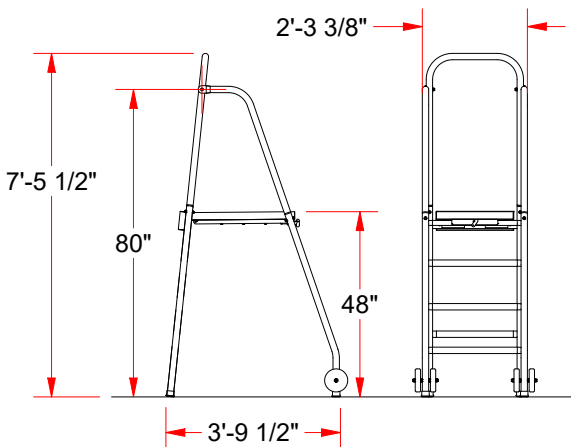

VRS-8000 MEGA REF FOLDING REFEREE STAND

OPTIONAL PADDING (VRS-60P)

4" NON-MARRING WHEELS

CONSTRUCTED OF 1-5/8" HEAVY WALL STEEL

VINYL COATED AND PADDED PLATFORM

NON-SLIP FOOT TREADS

FEATURES:

- > CONSTRUCTED OF 1-5/8" HEAVY WALL STEEL
- > TEXTURED SILVER DURABLE POWDER COATED FINISH
- > VINYL COATED AND PADDED PLATFORM FOR REFEREE COMFORT
- > ALL WELDED FRAME SUPPORT WITH NON-SLIP FOOT TREADS
- > FOLDS TO 84" H x 30" W x 10" D FOR COMPACT STORAGE
- > VINYL COATED, PADDED PLATFORM IS 48" ABOVE FLOOR
- > DOUBLE WHEELS ON FRONT LEG FOR EASY TRANSPORT
- > INCLUDES WELDED FRAME PLATFORM SUPPORT, FOUR LEGS WITH PROTECTIVE RUBBER TIPS AND FOUR 4" NON-MARRING WHEELS
- > 300 lbs. MAXIMUM USER WEIGHT

OPTIONS:

- > EDGE PADDING FOR REFEREE STAND (VRS-60P)

VRS-8000

MEGA REF FOLDING REFEREE STAND

© COPYRIGHT 2017 JAYPRO SPORTS, LLC. ALL RIGHTS RESERVED
THIS PRINT IS THE PROPERTY OF JAYPRO SPORTS, LLC. AND MAY
NOT BE REPRODUCED WITHOUT WRITTEN PERMISSION