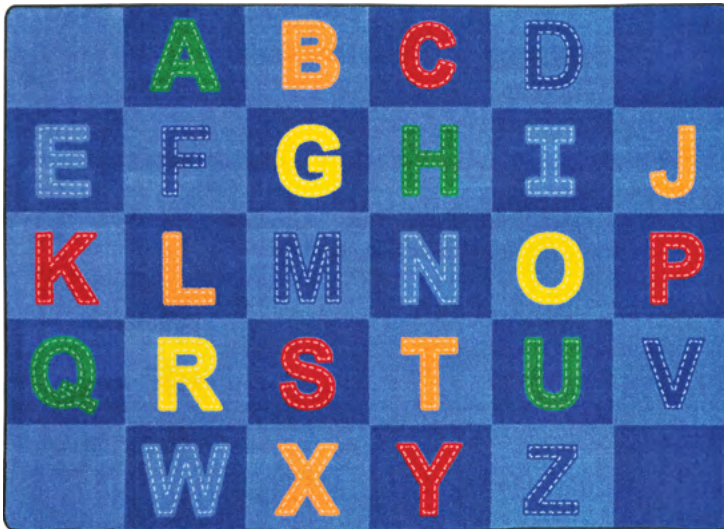

Introducing **Lightspeed™** - Joy Carpets' new QuickShip program. Enjoy quick and reliable shipping on your favorite carpets.

The best part? ... It all ships within 3 days!

With a total of 27 styles (over 250 SKUs) available to ship within 3 days, **Lightspeed™** is your best choice for trusted, fast delivery on a wide range of our most popular styles and colors.

Around the Block II™ #2009

Item #	Size
2009C	5'4" x 7'8"
2009D	7'8" x 10'9"

Any Day Alphabet™ #1710

Item #	Size
1710C-01	5'4" x 7'8"
1710D-01	7'8" x 10'9"

Patchwork Letters™ #1953

Item #	Size
1953C	5'4" x 7'8"
1953D	7'8" x 10'9"

Alpha-Dots™ #1801

Item #	Size
1801C-01	5'4" x 7'8"
1801D-01	7'8" x 10'9"
1801G-01	10'9" x 13'2"

Watercolor Spots™ #2143

Item#	Size	Color
2143C	5'4" x 7'8"	01-Rainbow, 02-Marine
2143D	7'8" x 10'9"	01-Rainbow, 02-Marine