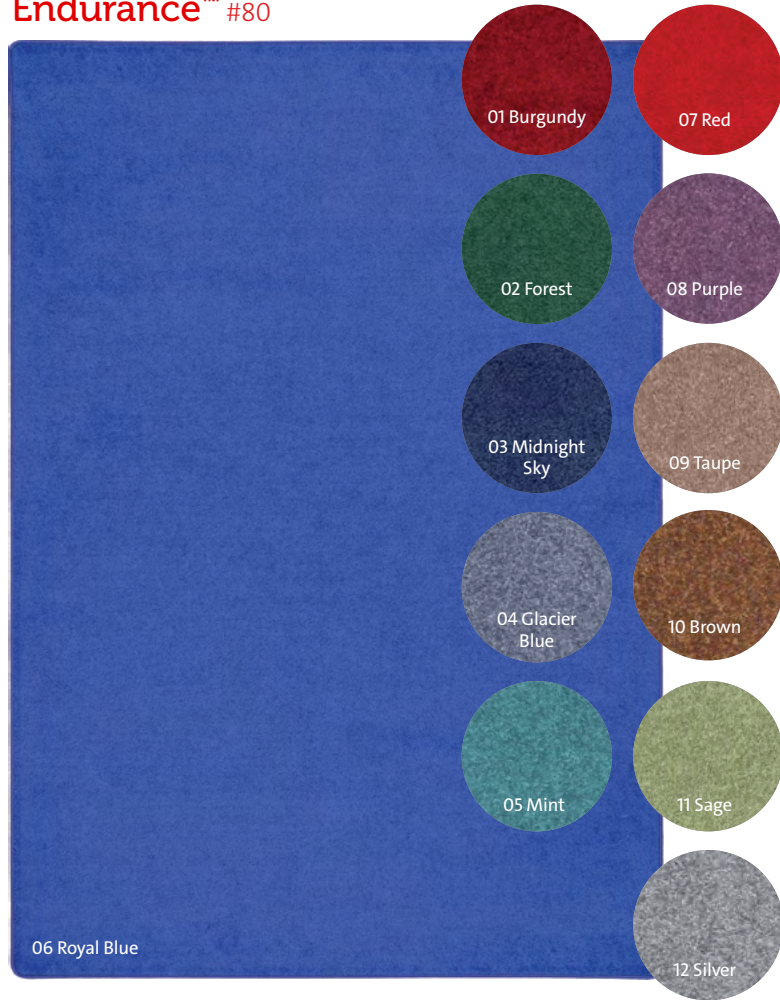

Endurance™ #80