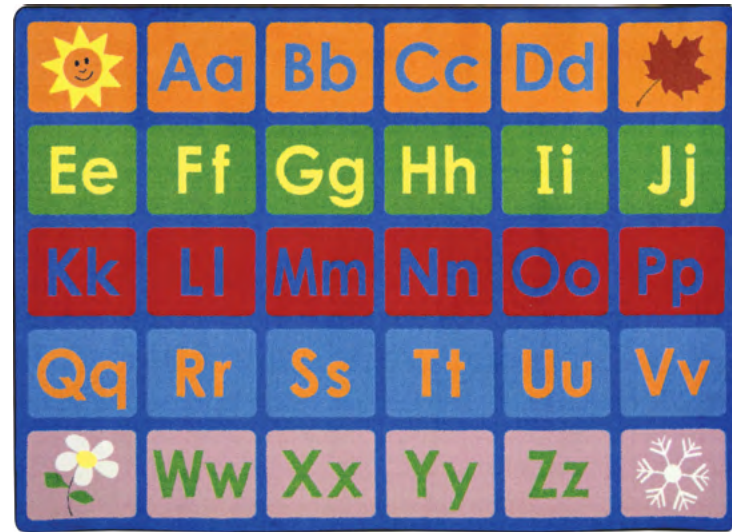

Any Day Alphabet™ #1710

Item #	Size
1710C-01	5'4" x 7'8"
1710D-01	7'8" x 10'9"