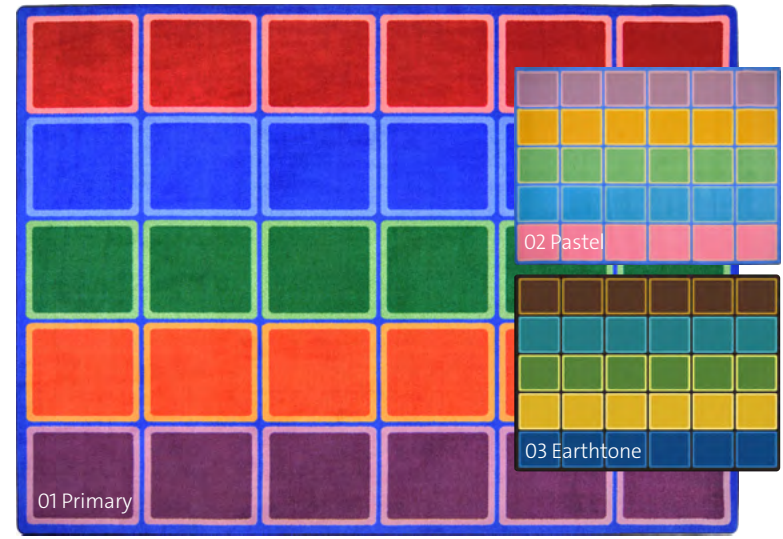

Alpha-Dots™ #1801

Item #	Size
1801C-01	5'4" x 7'8"
1801D-01	7'8" x 10'9"
1801G-01	10'9" x 13'2"

Watercolor Spots™ #2143

Item#	Size	Color
2143C	5'4" x 7'8"	01-Rainbow, 02-Marine
2143D	7'8" x 10'9"	01-Rainbow, 02-Marine

Peaceful Readers™ #2001

Item #	Size
2001C	5'4" x 7'8"
2001D	7'8" x 10'9"

Alphabet Blues™ #1628

Item #	Size
1628C	5'4" x 7'8"
1628D	7'8" x 10'9"

Blocks Abound™ #1709

Item#	Size	Color
1709C	5'4" x 7'8"	01-Primary, 02-Pastel, 03-Earthtone
1709D	7'8" x 10'9"	01-Primary, 02-Pastel, 03-Earthtone
1709G	10'9" x 13'2"	01-Primary, 02-Pastel, 03-Earthtone