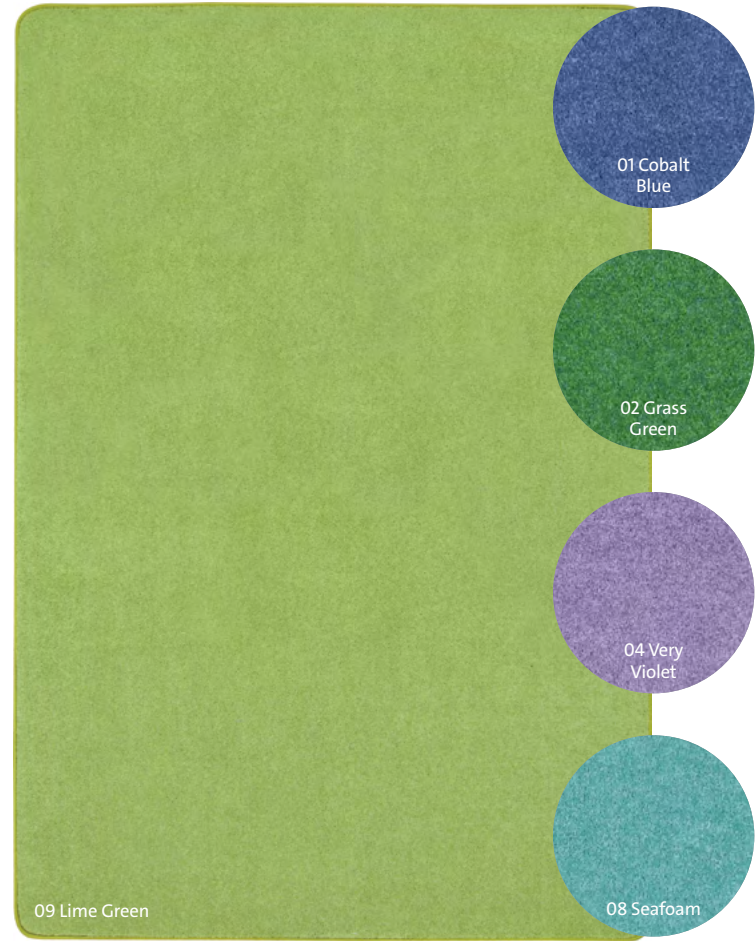

02 Walnut

03 Sand

04 Pine

05 Stone

Note Worthy™ #1462

Item #	Size
1462C-01	5'4" x 7'8"
1462D-01	7'8" x 10'9"
1462G-01	10'9" x 13'2"
1462XLE-01	13'2" Round

Spirit of Truth™ #1554

Item #	Size
1554H	5'4" Round
1554E	7'7" Round
1554XLE	13'2" Round

LenguaLink™ #1412

Item #	Size
1412C	5'4" x 7'8"
1412CC	5'4" x 7'8" Oval
1412D	7'8" x 10'9"
1412DD	7'8" x 10'9" Oval

Hands Around the World™ #1488

Item #	Size
1488C	5'4" x 7'8"
1488CC	5'4" x 7'8" Oval
1488D	7'8" x 10'9"
1488DD	7'8" x 10'9" Oval

Endurance™ #80

Just Kidding™ #623

All sizes & colors of Endurance™ and Just Kidding™ are included in the QuickShip program.

GreenSpace™ #624

Round

Rectangle

Item #	Size
624E	7'6" Round
624N	4' x 6'
624NN	4' x 6' Jellybean
624Q	6' x 9'
624QQ	6' x 9' Jellybean
624S	9' x 12'
624SS	9' x 12' Jellybean
624	18" Round (set of 12)

JOY in a Box® Sitting Squares #832

(Set of 24)

Lightspeed[™]
QuickShip Program

[BEST-SELLING CARPETS NOW AVAILABLE TO SHIP IN 3 DAYS]

Contact your Joy Carpets customer service representative for additional information.