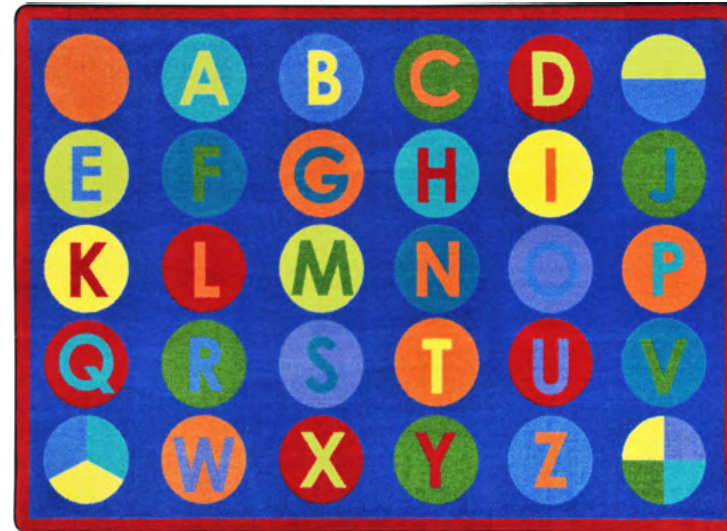

Alphabet Leaves™ #1892

Item #	Size
1892C-01	5'4" x 7'8"
1892D-01	7'8" x 10'9"

Underwater Readers™ #2099

Item #	Size
2099C-01	5'4" x 7'8"
2099D-01	7'8" x 10'9"

Animal Phonics™ #1623

Item #	Size
1623C-01	5'4" x 7'8"
1623D-01	7'8" x 10'9"

Alpha-Dots™ #1801

Item #	Size
1801C-01	5'4" x 7'8"
1801D-01	7'8" x 10'9"
1801G-01	10'9" x 13'2"

Watercolor Spots™ #2143

Item#	Size	Color
2143C	5'4" x 7'8"	01-Rainbow, 02-Marine
2143D	7'8" x 10'9"	01-Rainbow, 02-Marine