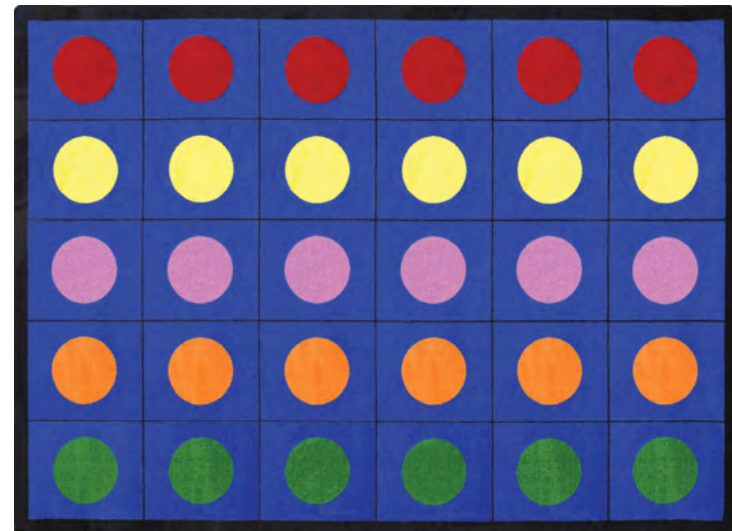

Introducing **Lightspeed™** - Joy Carpets' new QuickShip program. Enjoy quick and reliable shipping on your favorite carpets.

The best part? ... It all ships within 3 days!

With a total of 27 styles (over 250 SKUs) available to ship within 3 days, **Lightspeed™** is your best choice for trusted, fast delivery on a wide range of our most popular styles and colors.

Colorful Learning™ #2066

Item #	Size
2066C	5'4" x 7'8"
2066D	7'8" x 10'9"

Color Tones™ #1897

Item #	Size
1897CC	5'4" x 7'8" Oval
1897DD	7'8" x 10'9" Oval

Lots of Dots™ #1430

Item #	Size
1430C-01	5'4" x 7'8"
1430D-01	7'8" x 10'9"
1430G-01	10'9" x 13'2"

Around the Block II™ #2009

Item #	Size
2009C	5'4" x 7'8"
2009D	7'8" x 10'9"

Any Day Alphabet™ #1710

Item #	Size
1710C-01	5'4" x 7'8"
1710D-01	7'8" x 10'9"

Patchwork Letters™ #1953

Item #	Size
1953C	5'4" x 7'8"
1953D	7'8" x 10'9"

Alpha-Dots™ #1801

Item #	Size
1801C-01	5'4" x 7'8"
1801D-01	7'8" x 10'9"
1801G-01	10'9" x 13'2"

Watercolor Spots™ #2143

Item#	Size	Color
2143C	5'4" x 7'8"	01-Rainbow, 02-Marine
2143D	7'8" x 10'9"	01-Rainbow, 02-Marine