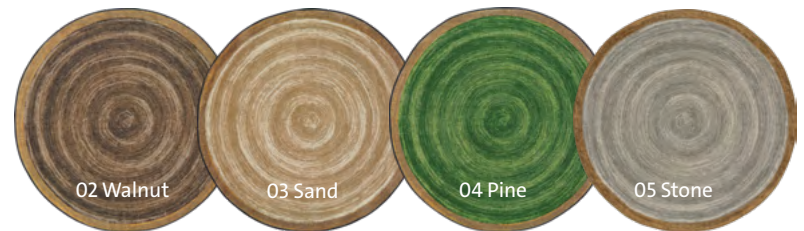

Mindful Seating™ #2105

Item #	Size
2105C	5'4" x 7'8"
2105D	7'8" x 10'9"

01 Slate

Feeling Natural™ #1972

Item #	Size	Color
1972H	5'4" Round	01-Slate, 02-Walnut, 03-Sand, 04-Pine, 05-Stone
1972E	7'7" Round	01-Slate, 02-Walnut, 03-Sand, 04-Pine, 05-Stone

02 Walnut

03 Sand

04 Pine

05 Stone

Note Worthy™ #1462

Item #	Size
1462C-01	5'4" x 7'8"
1462D-01	7'8" x 10'9"
1462G-01	10'9" x 13'2"
1462XLE-01	13'2" Round

Spirit of Truth™ #1554

Item #	Size
1554H	5'4" Round
1554E	7'7" Round
1554XLE	13'2" Round