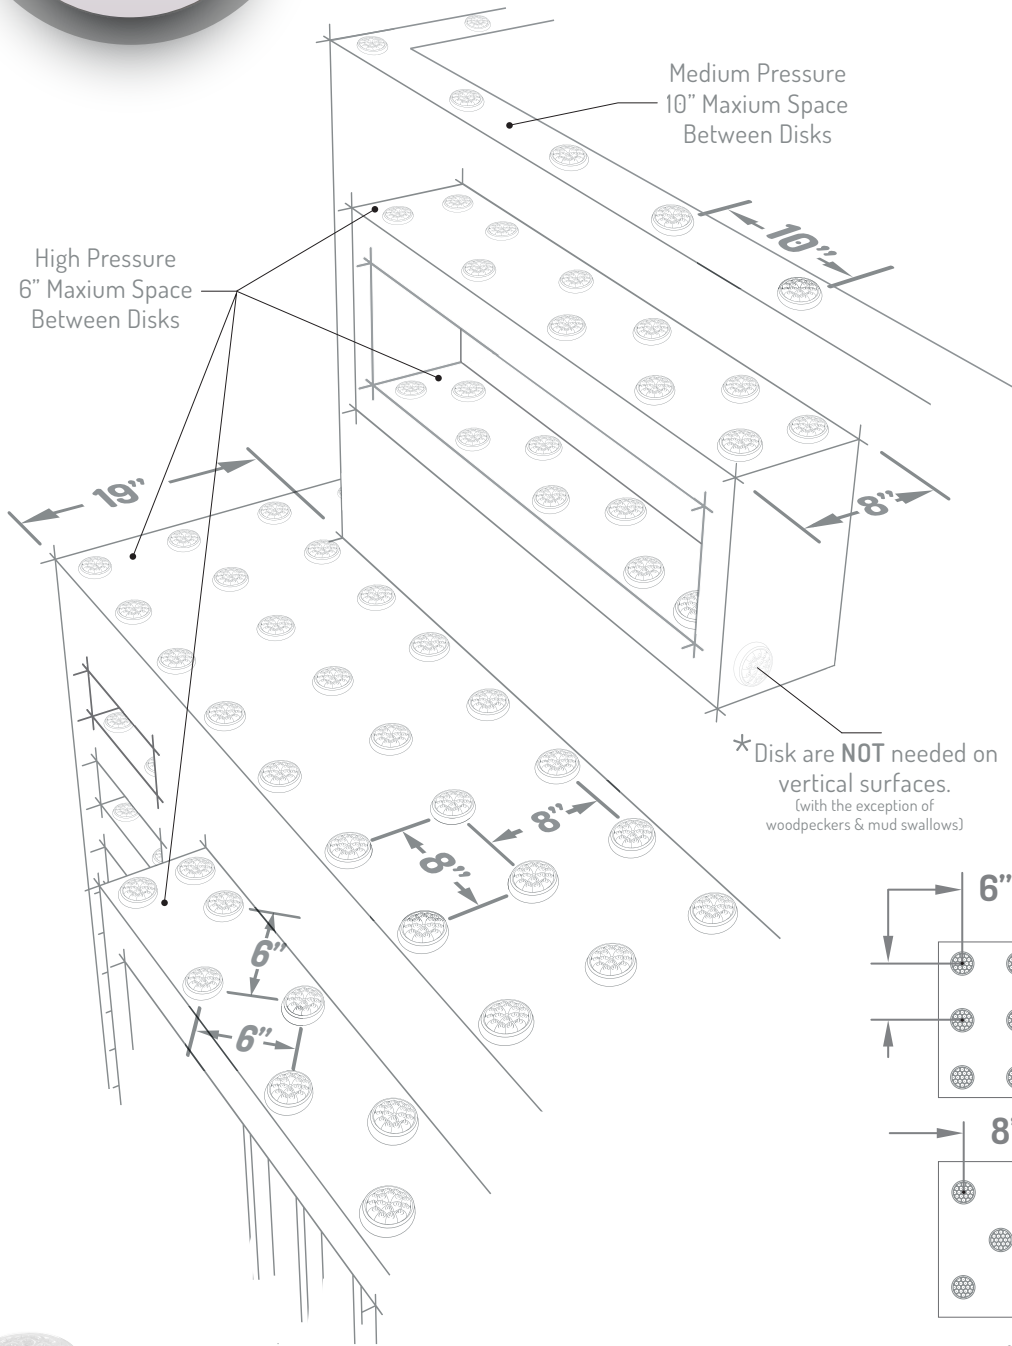

OPTICAL GEL

MAXIMUM SPACING & LAYOUT GUIDELINE

Call for additional trade assistance · 800 503 5444
Or email us a quick install question · customer@birdbarrier.com