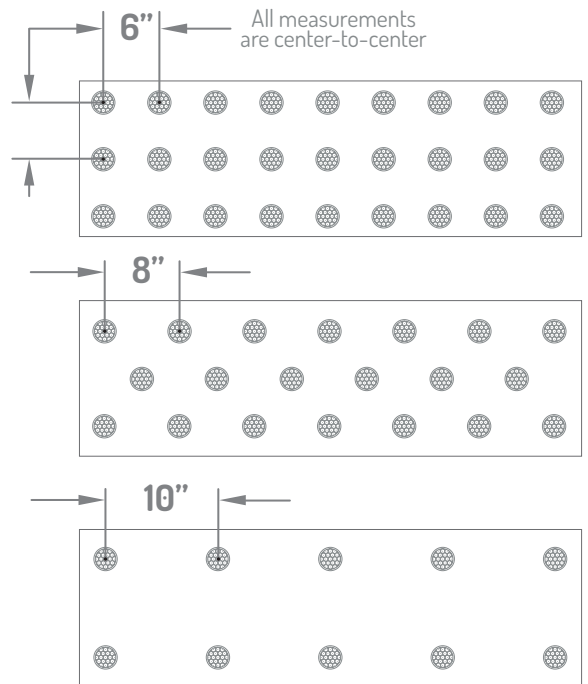

OPTICAL GEL

MAXIMUM SPACING & LAYOUT GUIDELINE

Call for additional trade assistance · 800 503 5444
Or email us a quick install question · customer@birdbarrier.com