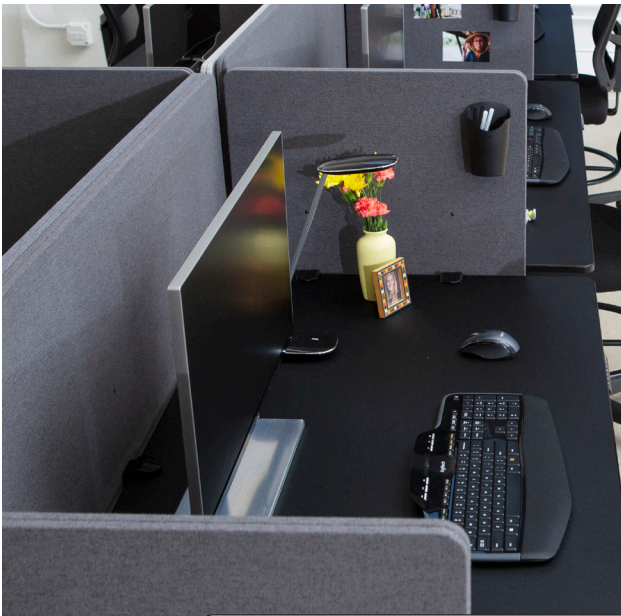

Constructed from 100% recycled PET materials, these eco-friendly desktop panels absorb 85% of ambient noise. Available in five colors that complement any office interior, RECLAIM desktop back panels are offered in 48" and 60" lengths and easily attach to most standing desks or standard workstations. Add the 24" side panels for full privacy or use them with office benching systems to create quiet, individual spaces for concentrated work. Each acoustic desktop panel can be mounted at one of five different heights giving each user the ability to choose their own level of privacy or modesty while the tackable surface allows for workspace personalization.

Reclaim the open office with the acoustic solution from Luxor that won't compromise workplace aesthetics or your budget.

Dimensions:

- 48" Back Panel: 48" x 24" x 7/8"
- 60" Back Panel: 60" x 24" x 7/8"
- 24" Side Panel: 24" x 24" x 7/8"

Features:

- RECLAIM dividers can be cleaned with up to 75% isopropyl alcohol
- Rated to absorb 85% of ambient noise (NRC 0.85)
- Made from 100% recycled PET eco-friendly materials: Fabric: 100% Post-Consumer; Core: 60% Post-Consumer
- Includes three pre-drilled mounting holes for setting preferred privacy level
- Option to flip the panel over so it hangs beneath the desk, creating a modesty panel to shield cords and cables, or hide legs from view
- Mounting clamps easily attach to any desktop surface up to 1.5" thick with thumb screws
- Tackable fabric material is perfect for photos, notes, or desk accessories
- Available in 5 colors: Pacific Blue, Starlight Blue, Desert Sand, Misty Gray, and Slate Gray
- 5 year limited warranty

RECLAIM™ Desktop Privacy Panels

RECLAIM™ Sight & Sound Dampening Panels are a simpler, more affordable solution to minimize the distractions in today's open work environments.

Back panels available in 48" & 60" lengths.
Side panels available in 24" lengths.