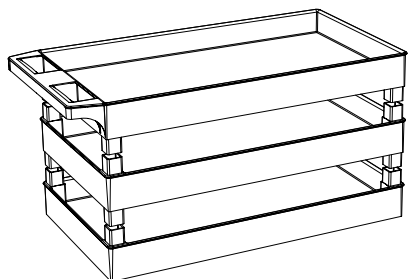

LUXOR

www.luxorfurn.com

EC111HD
3 Shelf 18 x 32
Tub Cart Instructions
w/ Heavy Duty Casters

Parts List

A x1

C x1

B x1

F x8

H x16

Threaded screw

Shelves may be flat or tub depending on the model purchased.