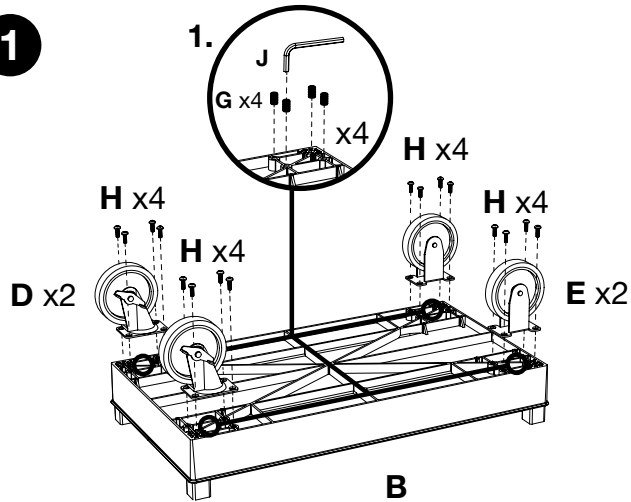

www.luxorfurn.com
www.hwilson.com

3 Shelf 18 x 32 Tub
Cart Instructions
w/ Semi Pneumatic Casters

Parts List

A x1
C x1
B x1

D x2 **E** x2

Tools Required

- Rubber Mallet
- Phillips Screwdriver

J x1

G x1

H x1

1

2

3

4

5

Position shelf **B** with swivel casters **D**, on or away from handle for desired steering.