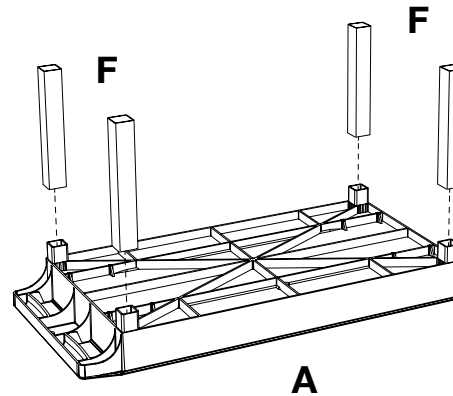

www.luxorfurn.com
www.hwilson.com

3 Shelf 18 x 32 Tub
Cart Instructions
w/ Semi Pneumatic Casters

Parts List

A x1
C x1
B x1

D x2 **E** x2

Tools Required

- Rubber Mallet
- Phillips Screwdriver

J x1

G x1

H x1

1

2

3

4

5

Position shelf **B** with swivel casters **D**, on or away from handle for desired steering.