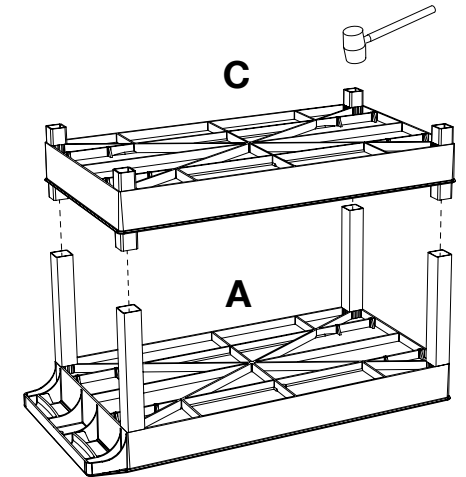

www.luxorfurn.com
www.hwilson.com

3 Shelf 18 x 32 Tub
Cart Instructions
w/ Semi Pneumatic Casters

Parts List

A x1
C x1
B x1

D x2 **E** x2

Tools Required

- Rubber Mallet
- Phillips Screwdriver

J x1

G x1

H x1

1

2

3

4

5

Position shelf **B** with swivel casters **D**, on or away from handle for desired steering.