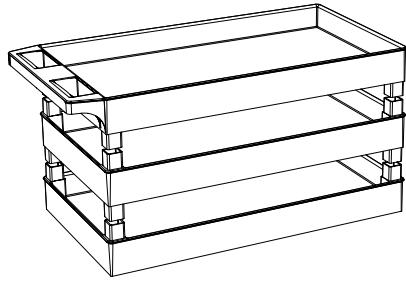

www.luxorfurn.com
www.hwilson.com

3 Shelf 18 x 32 Tub
Cart Instructions
w/ Semi Pneumatic Casters

Parts List

A x1
C x1
B x1

D x2 **E** x2

Tools Required

- Rubber Mallet
- Phillips Screwdriver

J x1

G x1

H x1

1

2

3

4

5

Position shelf **B** with swivel casters **D**, on or away from handle for desired steering.