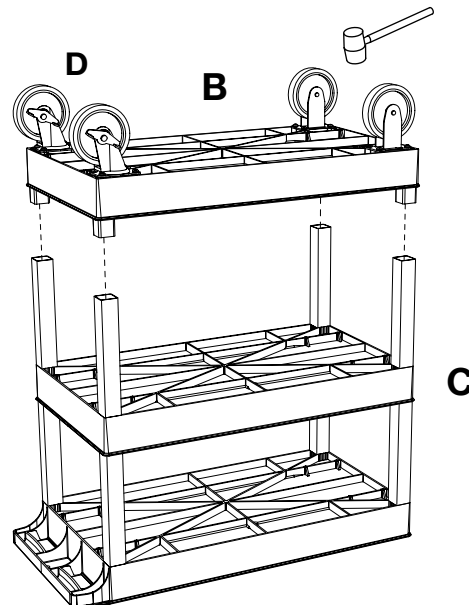

www.luxorfurn.com
www.hwilson.com

3 Shelf 18 x 32 Tub
Cart Instructions
w/ Semi Pneumatic Casters

Parts List

A x1
C x1
B x1

D x2 **E** x2

Tools Required

- Rubber Mallet
- Phillips Screwdriver

J x1

G x1

H x1

1

2

3

4

5

Position shelf **B** with swivel casters **D**, on or away from handle for desired steering.