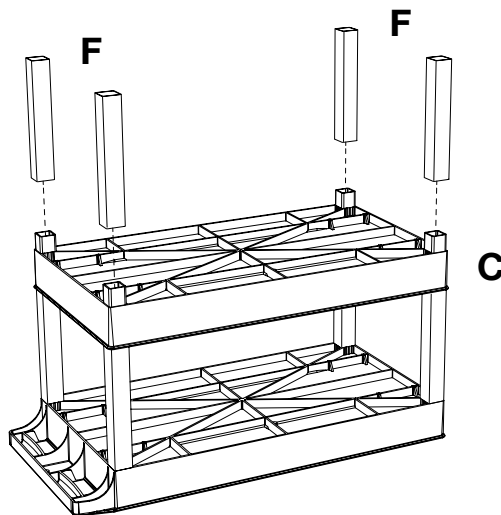

www.luxorfurn.com
www.hwilson.com

3 Shelf 18 x 32 Tub
Cart Instructions
w/ Semi Pneumatic Casters

Parts List

A x1
C x1
B x1

D x2 **E** x2

Tools Required

- Rubber Mallet
- Phillips Screwdriver

J x1

G x1

H x1

1

2

3

4

5

Position shelf **B** with swivel casters **D**, on or away from handle for desired steering.