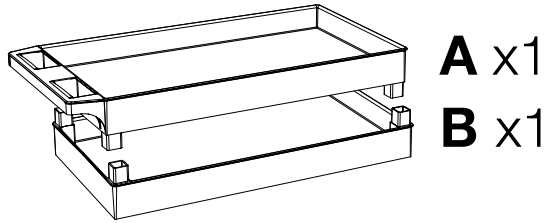

2 Shelf 18 x 32 Tub

Cart Instructions

with Semi Pneumatic Casters

Parts List

Tools Required

- Rubber Mallet
- Phillips Screwdriver