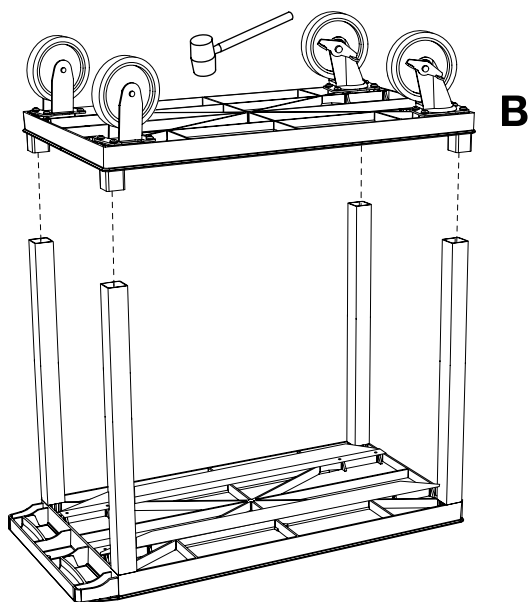

LUXOR

www.luxorfurn.com

2 Flat Shelf 18 x 32

Cart Instructions

w/ Cross Bars & HD Casters

Parts List

G x2
A x1
B x1

F x4

D x2

E x2

Tools Required

- Rubber Mallet
- Phillips Screwdriver

J x1

K x16

L x16

H x8

03/03/17

1

2

3

4