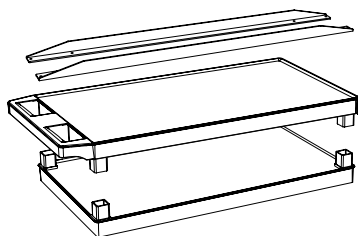

LUXOR

www.luxorfurn.com

2 Flat Shelf 18 x 32

Cart Instructions

w/ Cross Bars & HD Casters

Parts List

G x2
A x1
B x1

F x4

D x2

E x2

Tools Required

- Rubber Mallet
- Phillips Screwdriver

J x1

K x16

L x16

H x8