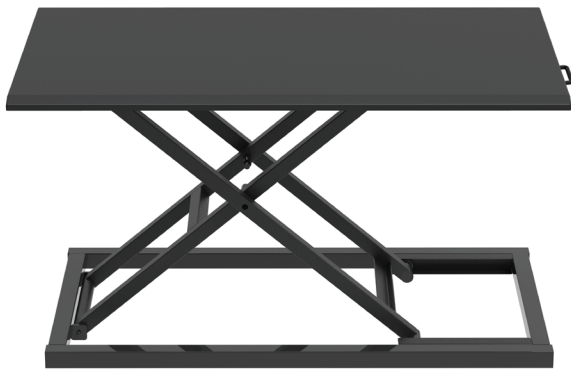

STANDING DESK CONVERTERS

LEVEL UP PNEUMATIC ADJUSTABLE DESKTOP DESK - BLACK

LVLUP32-BK

Enjoy the benefits of a standing desk at a fraction of the typical cost with the Level Up 32 from Luxor. This pneumatic, height-adjustable standing desk converter comes fully assembled and ready to use. Simply place it on top of your current desk, table or work surface and have it operating in minutes.

The Level Up easily adjusts to the exact height you need for correct posture and a more productive workspace. A gentle squeeze of the pneumatic air cylinder's handle quietly and effortlessly adjusts your desktop converter from a seated to standing position in just seconds. Even when fully extended, the stability and durability of the Level Up means no tipping, bouncing, or wobbling. Its generously-sized surface efficiently accommodates a laptop, monitor, a keyboard, mouse, and other accessories up to 20 lbs. Plus, its fold-flat design makes it portable and easy to store when not in use.

Dimensions:

- **Overall:** 29" W x 17.75" D x 1.75" to 15.75" H
- **Shelf:** 29" W x 17.75" D
- **Base:** 27.5" W x 15" D

Features:

- Transitions seamlessly from sitting to standing in seconds with pneumatic air cylinder height adjustment
- Desktop accommodates a laptop, monitor, keyboard, and mouse, up to 20 pounds
- Remains stable even at maximum height of 15.75"
- Chamfered edges keep wrists comfortable while typing and working
- Comes preassembled and can be easily added to any surface

2245 Delany Road, Waukegan, IL 60087
800-323-4656 | Fax 847-244-1818 | www.LuxorFurn.com

LUXOR

INNOVATIVE WORKSPACE PRODUCT SOLUTIONS

Level Up Pneumatic Adjustable Desktop Desk

LVLUP32-BK

Create a healthy workspace right where you stand with Luxor's economical Level Up 32.