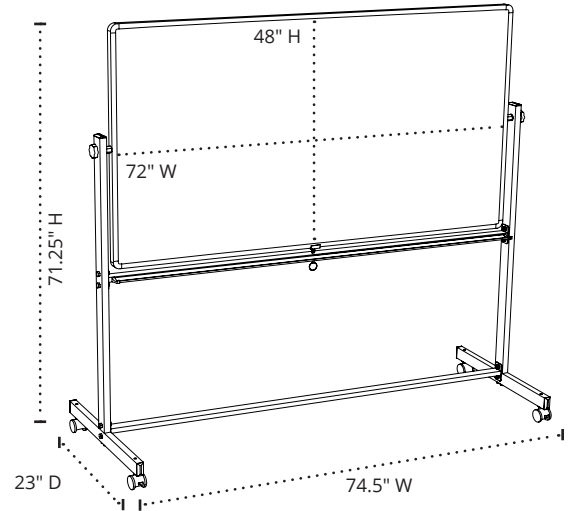

MB7248WW

Double-Sided Magnetic Whiteboard

Product Specifications

Item Number	MB7248WW
Material	Painted Steel
Frame	Aluminum; 1" edging
Surface Material	Magnetic Painted Steel
Full Dimensions	74.5"W x 23"D x 71.25"H
Board Dimensions	72"W x 48"H
Base Dimensions	74.5"W x 23"D
Tray Style	Full Length
Casters (4)	2" casters; two with locking brakes
Actual Weight	50 lbs.
Shipping Method	Freight
Shipping Carton Dimensions	77"W x 57"D x 3"H
Shipping Weight	67 lbs.
Assembly Required	Yes