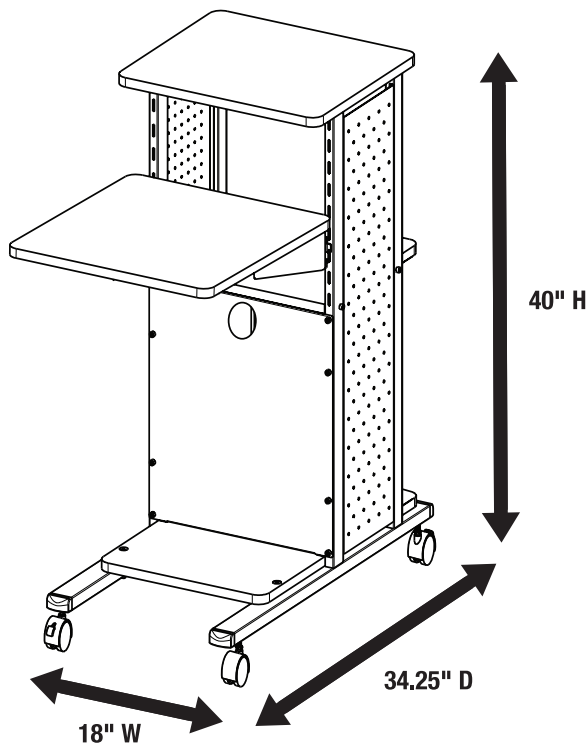

# WPS4E - MOBILE PRESENTATION STATION

**Product Specifications:**

Item Number	WPS4E
Frame Material	Steel
Frame Color	Black
Shelf Material	MDF with PVC surface
Shelf Color	Light Gray
Overall Dimensions	34.25"W x 18"D x 40"H
Weight	46.3 lbs.
Top Shelf Dimensions	16" x 18"
Middle Shelf 1 Dimensions	18.5" x 18"
Middle Shelf 2 Dimensions	15" x 14.25"
Bottom Shelf Dimensions	24.6" x 15"
Electric Included	Yes, 3-outlet 120V/15A power strip with 15' cord
Casters	Four 3" casters; two casters include locking brakes
Weight Capacity	110 lbs. evenly distributed
Ship Method	Ground
Shipping Carton Dims	36.6"W x 28.1"D x 4.3"H
Shipping Weight	52 lbs.
Assembly Required	Yes