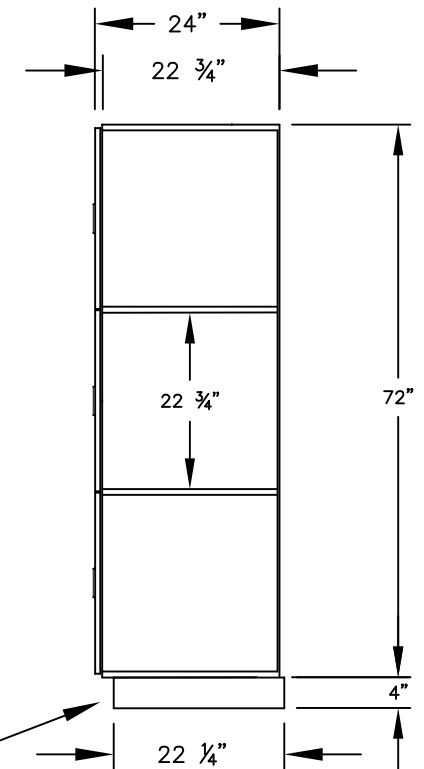

(NOTE: DESIGNER LOCKER SHOWN WITHOUT SIDE PANEL OR SLOPING HOOD. PLEASE ORDER SEPARATELY.)

MODEL #23164
15" WIDE TRIPLE TIER
DESIGNER WOOD LOCKER – 1 WIDE

(3) LOCKER COMPARTMENTS
 EACH COMPARTMENT:
 13-3/4" W x 22-3/4" H x 22-3/4" D

SIDE VIEW

(BASES ARE MADE OF INDUSTRIAL GRADE PARTICLEBOARD AND ARE COVERED IN A DURABLE BLACK LAMINATE. PLEASE SET BASE TO ALLOW 5/8" BETWEEN THE BACK OF THE LOCKER AND THE WALL FOR AIR VENTILATION.)

MODEL #23164

15" WIDE TRIPLE TIER
 DESIGNER WOOD LOCKER
 SIX FEET HIGH (ADD 4" FOR BASE)

AVAILABLE FINISHES: GRAY, BLUE, BLACK,
 MAPLE, CHERRY OR MAHOGANY

DRAWN: 3/2020

Established in 1936, Salsbury Industries is the industry leader in manufacturing and distributing quality lockers.