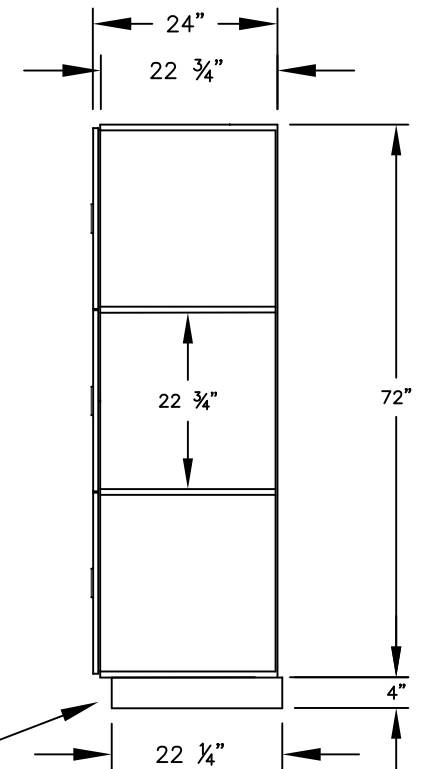

SIDE VIEW

Established in 1936, Salsbury Industries is the industry leader in manufacturing and distributing quality lockers.

18300 CENTRAL AVENUE
CARSON, CA 90746-4008
PHONE: (800) 562-5377
FAX: (800) 562-5399
email: engineering@lockers.com