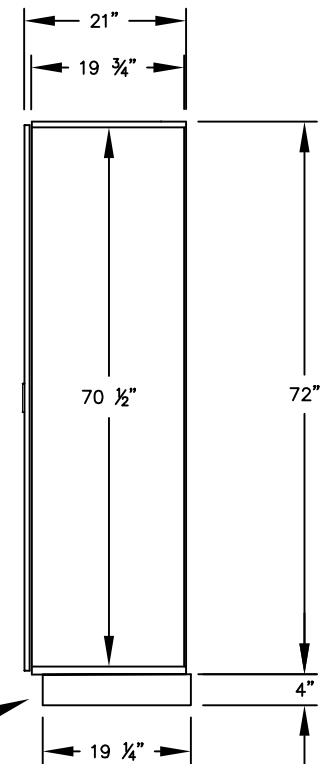

(NOTE: DESIGNER LOCKER SHOWN WITHOUT SIDE PANEL OR SLOPING HOOD. PLEASE ORDER SEPARATELY.)

**MODEL #31161
12" WIDE SINGLE TIER
DESIGNER WOOD LOCKER – 1 WIDE**

(1) LOCKER COMPARTMENT
EACH COMPARTMENT:
10-3/4" W x 70-1/2" H x 19-3/4" D

SIDE VIEW

(BASES ARE MADE OF INDUSTRIAL GRADE PARTICLEBOARD AND ARE COVERED IN A DURABLE BLACK LAMINATE. PLEASE SET BASE TO ALLOW 5/8" BETWEEN THE BACK OF THE LOCKER AND THE WALL FOR AIR VENTILATION.)

MODEL #31161

12" WIDE SINGLE TIER
DESIGNER WOOD LOCKER
SIX FEET HIGH (ADD 4" FOR BASE)

AVAILABLE FINISHES: GRAY, BLUE, BLACK,
MAPLE, CHERRY OR MAHOGANY

DRAWN: 3/2020

Established in 1936, Salsbury Industries is the industry leader in manufacturing and distributing quality lockers.