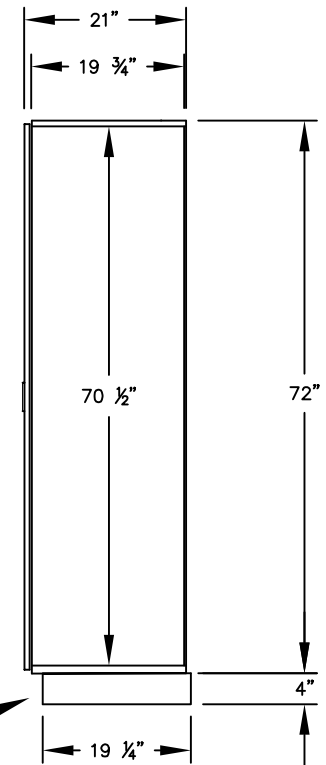

(NOTE: DESIGNER LOCKER SHOWN WITHOUT SIDE PANEL OR SLOPING HOOD. PLEASE ORDER SEPARATELY.)

MODEL #31361
 12" WIDE SINGLE TIER
 DESIGNER WOOD LOCKER – 3 WIDE

(3) LOCKER COMPARTMENTS
 EACH COMPARTMENT:
 10-3/4" W x 70-1/2" H x 19-3/4" D

SIDE VIEW

(BASES ARE MADE OF INDUSTRIAL GRADE PARTICLEBOARD AND ARE COVERED IN A DURABLE BLACK LAMINATE. PLEASE SET BASE TO ALLOW 5/8" BETWEEN THE BACK OF THE LOCKER AND THE WALL FOR AIR VENTILATION.)

MODEL #31361

12" WIDE SINGLE TIER
 DESIGNER WOOD LOCKER
 SIX FEET HIGH (ADD 4" FOR BASE)

AVAILABLE FINISHES: GRAY, BLUE, BLACK,
 MAPLE, CHERRY OR MAHOGANY

DRAWN: 3/2020

Established in 1936, Salsbury Industries is the industry leader in manufacturing and distributing quality lockers.