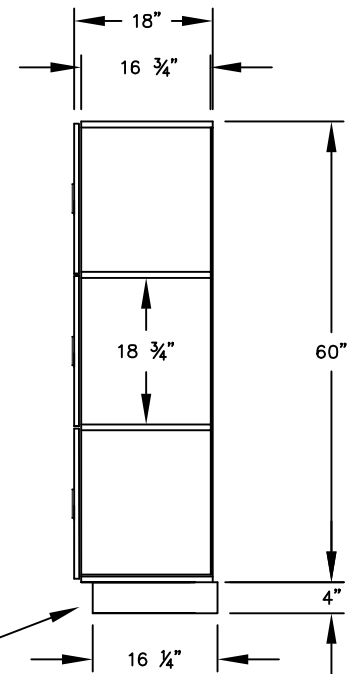

(NOTE: DESIGNER LOCKER SHOWN WITHOUT SIDE PANEL OR SLOPING HOOD. PLEASE ORDER SEPARATELY.)

**MODEL #33358
12" WIDE TRIPLE TIER
DESIGNER WOOD LOCKER – 3 WIDE**

(9) LOCKER COMPARTMENTS
EACH COMPARTMENT:
10-3/4" W x 18-3/4" H x 16-3/4" D

SIDE VIEW

(BASES ARE MADE OF INDUSTRIAL GRADE PARTICLEBOARD AND ARE COVERED IN A DURABLE BLACK LAMINATE. PLEASE SET BASE TO ALLOW 5/8" BETWEEN THE BACK OF THE LOCKER AND THE WALL FOR AIR VENTILATION.)

MODEL #33358

12" WIDE TRIPLE TIER
DESIGNER WOOD LOCKER
FIVE FEET HIGH (ADD 4" FOR BASE)

AVAILABLE FINISHES: GRAY, BLUE, BLACK,
MAPLE, CHERRY OR MAHOGANY

DRAWN: 3/2020

Established in 1936, Salsbury Industries is the industry leader in manufacturing and distributing quality lockers.