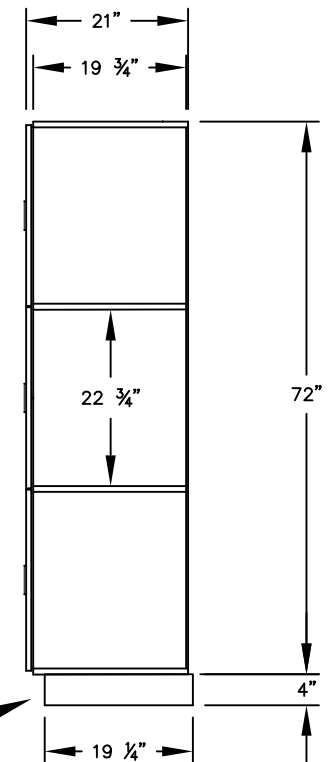

(NOTE: DESIGNER LOCKER SHOWN WITHOUT SIDE PANEL OR SLOPING HOOD. PLEASE ORDER SEPARATELY.)

**MODEL #33361
12" WIDE TRIPLE TIER
DESIGNER WOOD LOCKER – 3 WIDE**

(9) LOCKER COMPARTMENTS
EACH COMPARTMENT:
10-3/4" W x 22-3/4" H x 19-3/4" D

(BASES ARE MADE OF INDUSTRIAL GRADE PARTICLEBOARD AND ARE COVERED IN A DURABLE BLACK LAMINATE. PLEASE SET BASE TO ALLOW 5/8" BETWEEN THE BACK OF THE LOCKER AND THE WALL FOR AIR VENTILATION.)

MODEL #33361

12" WIDE TRIPLE TIER
DESIGNER WOOD LOCKER
SIX FEET HIGH (ADD 4" FOR BASE)

AVAILABLE FINISHES: GRAY, BLUE, BLACK,
MAPLE, CHERRY OR MAHOGANY

DRAWN: 3/2020

Established in 1936, Salsbury Industries is the industry leader in manufacturing and distributing quality lockers.