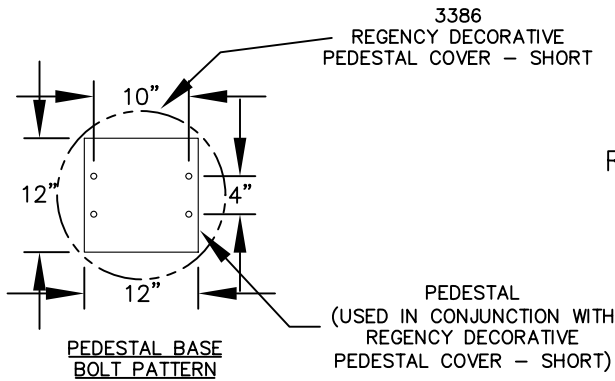

PEDESTAL
(USED IN CONJUNCTION WITH
REGENCY DECORATIVE
PEDESTAL COVER - SHORT)

3386
REGENCY DECORATIVE PEDESTAL
COVER - SHORT

PEDESTAL BASE
BOLT PATTERN

PEDESTAL
(USED IN CONJUNCTION WITH
REGENCY DECORATIVE
PEDESTAL COVER - SHORT)

TYPICAL ASSEMBLY:
(See Installation Instructions for more detail)

MODEL #3386
REGENCY DECORATIVE
PEDESTAL COVER - SHORT
(OPTION FOR PEDESTAL FOR
CBU #3316 AND CBU #3313)

AVAILABLE COLORS:
SANDSTONE, BRONZE, GREEN, BLACK OR WHITE