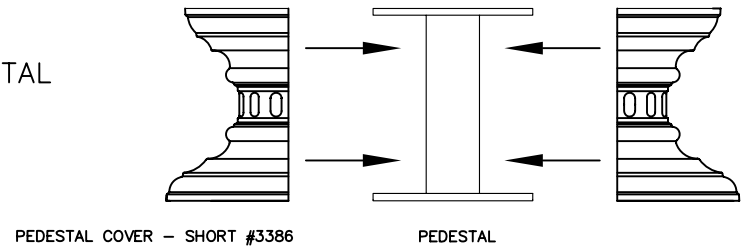

PEDESTAL
(USED IN CONJUNCTION WITH
REGENCY DECORATIVE
PEDESTAL COVER - SHORT)

3386
REGENCY DECORATIVE PEDESTAL
COVER - SHORT

PEDESTAL BASE
BOLT PATTERN

PEDESTAL
(USED IN CONJUNCTION WITH
REGENCY DECORATIVE
PEDESTAL COVER - SHORT)

TYPICAL ASSEMBLY:
(See Installation Instructions for more detail)

MODEL #3386
REGENCY DECORATIVE
PEDESTAL COVER - SHORT
(OPTION FOR PEDESTAL FOR
CBU #3316 AND CBU #3313)

AVAILABLE COLORS:
SANDSTONE, BRONZE, GREEN, BLACK OR WHITE