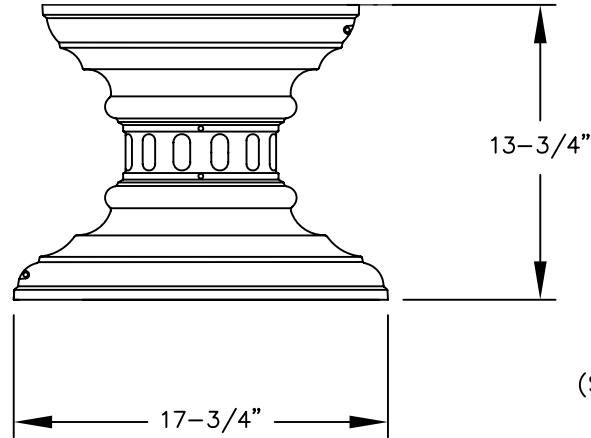

PEDESTAL
(USED IN CONJUNCTION WITH
REGENCY DECORATIVE
PEDESTAL COVER - SHORT)

3386
REGENCY DECORATIVE PEDESTAL
COVER - SHORT

PEDESTAL BASE
BOLT PATTERN

PEDESTAL
(USED IN CONJUNCTION WITH
REGENCY DECORATIVE
PEDESTAL COVER - SHORT)

TYPICAL ASSEMBLY:
(See Installation Instructions for more detail)

MODEL #3386
REGENCY DECORATIVE
PEDESTAL COVER - SHORT
(OPTION FOR PEDESTAL FOR
CBU #3316 AND CBU #3313)

AVAILABLE COLORS:
SANDSTONE, BRONZE, GREEN, BLACK OR WHITE