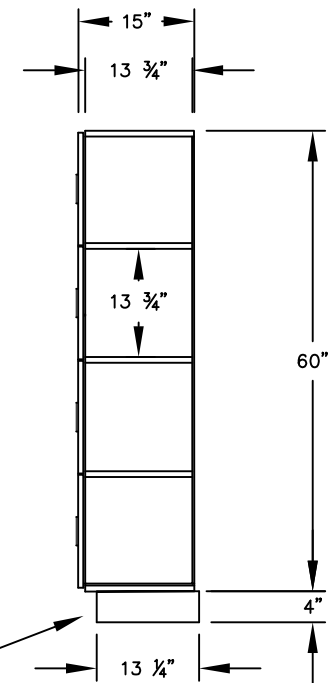

(NOTE: DESIGNER LOCKER SHOWN WITHOUT SIDE PANEL OR SLOPING HOOD. PLEASE ORDER SEPARATELY.)

**MODEL #34155
12" WIDE FOUR TIER
DESIGNER WOOD LOCKER – 1 WIDE**

(4) LOCKER COMPARTMENTS
EACH COMPARTMENT:
10-3/4" W x 14" H x 13-3/4" D

SIDE VIEW

(BASES ARE MADE OF INDUSTRIAL GRADE PARTICLEBOARD AND ARE COVERED IN A DURABLE BLACK LAMINATE. PLEASE SET BASE TO ALLOW 5/8" BETWEEN THE BACK OF THE LOCKER AND THE WALL FOR AIR VENTILATION.)

MODEL #34155

12" WIDE FOUR TIER
DESIGNER WOOD LOCKER
FIVE FEET HIGH (ADD 4" FOR BASE)

AVAILABLE FINISHES: GRAY, BLUE, BLACK,
MAPLE, CHERRY OR MAHOGANY

DRAWN: 3/2020

Established in 1936, Salsbury Industries is the industry leader in manufacturing and distributing quality lockers.