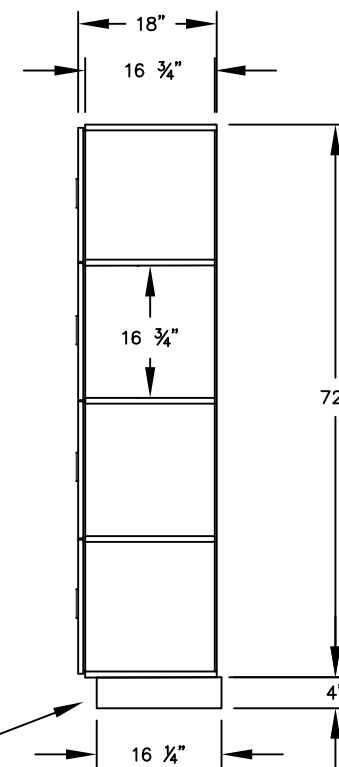

(NOTE: DESIGNER LOCKER SHOWN WITHOUT SIDE PANEL OR SLOPING HOOD. PLEASE ORDER SEPARATELY.)

MODEL #34168
12" WIDE FOUR TIER
DESIGNER WOOD LOCKER – 1 WIDE

(4) LOCKER COMPARTMENTS
 EACH COMPARTMENT:
 10-3/4" W x 17" H x 16-3/4" D

SIDE VIEW

(BASES ARE MADE OF INDUSTRIAL GRADE PARTICLEBOARD AND ARE COVERED IN A DURABLE BLACK LAMINATE. PLEASE SET BASE TO ALLOW 5/8" BETWEEN THE BACK OF THE LOCKER AND THE WALL FOR AIR VENTILATION.)

MODEL #34168

12" WIDE FOUR TIER
 DESIGNER WOOD LOCKER
 SIX FEET HIGH (ADD 4" FOR BASE)

AVAILABLE FINISHES: GRAY, BLUE, BLACK,
 MAPLE, CHERRY OR MAHOGANY

DRAWN: 3/2020

Established in 1936, Salsbury Industries is the industry leader in manufacturing and distributing quality lockers.