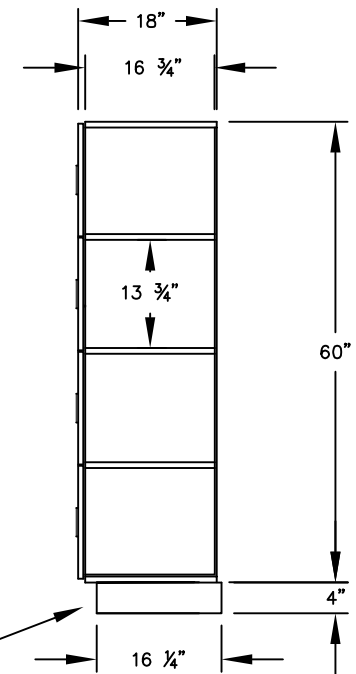

(NOTE: DESIGNER LOCKER SHOWN WITHOUT SIDE PANEL OR SLOPING HOOD. PLEASE ORDER SEPARATELY.)

**MODEL #34358
12" WIDE FOUR TIER
DESIGNER WOOD LOCKER – 3 WIDE**

(12) LOCKER COMPARTMENTS
EACH COMPARTMENT:
10-3/4" W x 14" H x 16-3/4" D

SIDE VIEW

(BASES ARE MADE OF INDUSTRIAL GRADE PARTICLEBOARD AND ARE COVERED IN A DURABLE BLACK LAMINATE. PLEASE SET BASE TO ALLOW 5/8" BETWEEN THE BACK OF THE LOCKER AND THE WALL FOR AIR VENTILATION.)

MODEL #34358

12" WIDE FOUR TIER
DESIGNER WOOD LOCKER
FIVE FEET HIGH (ADD 4" FOR BASE)

AVAILABLE FINISHES: GRAY, BLUE, BLACK,
MAPLE, CHERRY OR MAHOGANY

DRAWN: 3/2020

Established in 1936, Salsbury Industries is the industry leader in manufacturing and distributing quality lockers.