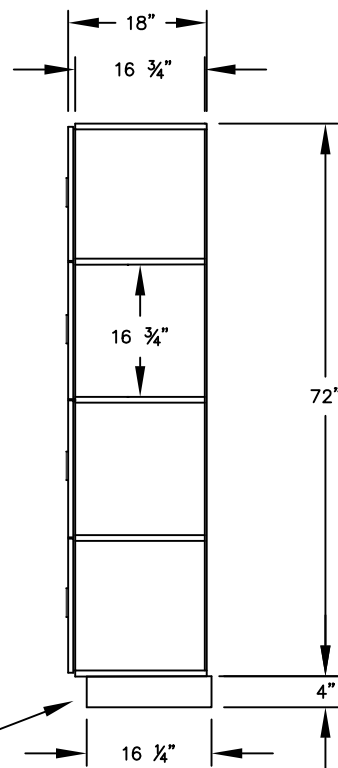

(NOTE: DESIGNER LOCKER SHOWN WITHOUT SIDE PANEL OR SLOPING HOOD. PLEASE ORDER SEPARATELY.)

MODEL #34368
12" WIDE FOUR TIER
DESIGNER WOOD LOCKER – 3 WIDE

(12) LOCKER COMPARTMENTS
 EACH COMPARTMENT:
 10-3/4" W x 17" H x 16-3/4" D

SIDE VIEW

(BASES ARE MADE OF INDUSTRIAL GRADE PARTICLEBOARD AND ARE COVERED IN A DURABLE BLACK LAMINATE. PLEASE SET BASE TO ALLOW 5/8" BETWEEN THE BACK OF THE LOCKER AND THE WALL FOR AIR VENTILATION.)

MODEL #34368

12" WIDE FOUR TIER
 DESIGNER WOOD LOCKER
 SIX FEET HIGH (ADD 4" FOR BASE)

AVAILABLE FINISHES: GRAY, BLUE, BLACK,
 MAPLE, CHERRY OR MAHOGANY

DRAWN: 3/2020

Established in 1936, Salsbury Industries is the industry leader in manufacturing and distributing quality lockers.