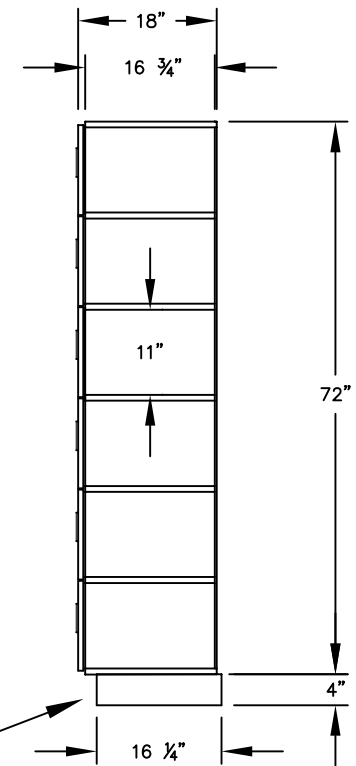

(NOTE: DESIGNER LOCKER SHOWN WITHOUT SIDE PANEL OR SLOPING HOOD. PLEASE ORDER SEPARATELY.)

MODEL #36168
12" WIDE SIX TIER BOX STYLE
DESIGNER WOOD LOCKER – 1 WIDE

(6) LOCKER COMPARTMENTS
 EACH COMPARTMENT:
 10-3/4" W x 11" H x 16-3/4" D

SIDE VIEW

(BASES ARE MADE OF INDUSTRIAL GRADE PARTICLEBOARD AND ARE COVERED IN A DURABLE BLACK LAMINATE. PLEASE SET BASE TO ALLOW 5/8" BETWEEN THE BACK OF THE LOCKER AND THE WALL FOR AIR VENTILATION.)

MODEL #36168

12" WIDE SIX TIER BOX STYLE
 DESIGNER WOOD LOCKER
 SIX FEET HIGH (ADD 4" FOR BASE)

AVAILABLE FINISHES: GRAY, BLUE, BLACK,
 MAPLE, CHERRY OR MAHOGANY

DRAWN: 3/2020

Established in 1936, Salsbury Industries is the industry leader in manufacturing and distributing quality lockers.