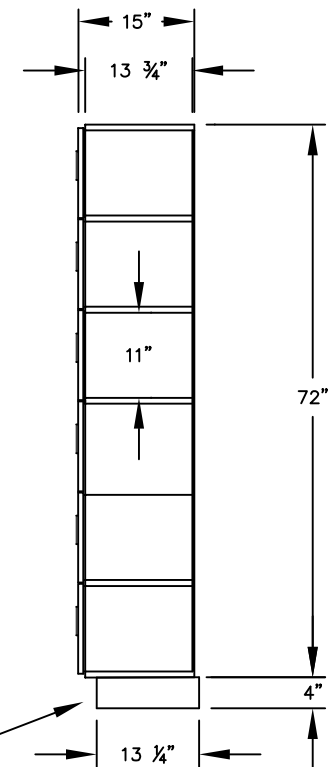

(NOTE: DESIGNER LOCKER SHOWN WITHOUT SIDE PANEL OR SLOPING HOOD. PLEASE ORDER SEPARATELY.)

MODEL #36365
12" WIDE SIX TIER BOX STYLE
DESIGNER WOOD LOCKER – 3 WIDE

(18) LOCKER COMPARTMENTS
 EACH COMPARTMENT:
 10-3/4" W x 11" H x 13-3/4" D

(BASES ARE MADE OF INDUSTRIAL GRADE PARTICLEBOARD AND ARE COVERED IN A DURABLE BLACK LAMINATE. PLEASE SET BASE TO ALLOW 5/8" BETWEEN THE BACK OF THE LOCKER AND THE WALL FOR AIR VENTILATION.)

SIDE VIEW

MODEL #36365

12" WIDE SIX TIER BOX STYLE
 DESIGNER WOOD LOCKER
 SIX FEET HIGH (ADD 4" FOR BASE)

AVAILABLE FINISHES: GRAY, BLUE, BLACK,
 MAPLE, CHERRY OR MAHOGANY

DRAWN: 3/2020

Established in 1936, Salsbury Industries is the industry leader in manufacturing and distributing quality lockers.