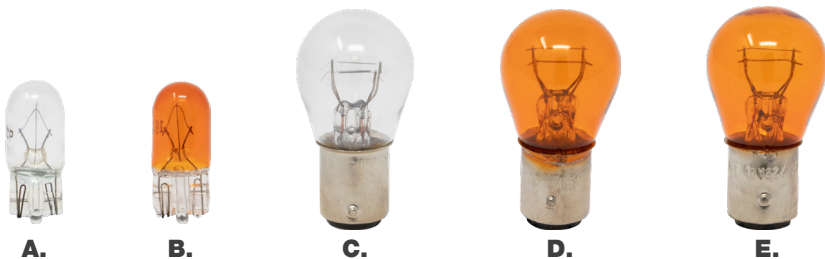

Electrical Tape

Provides excellent adhesion and conformability. 7 mil thickness. Resistant below -40° to above 176° F. Available in six different colors for better organizing color-coded applications. **Sold by sleeve of 10 only.**

SKU	Letter	Tape Color	Tape Width	Roll Length	Rolls per Sleeve
AES-33546	A.	Black	3/4"	50'	10 Rolls / Sleeve
AES-33546-B	B.	Blue	3/4"	50'	10 Rolls / Sleeve
AES-33546-G	C.	Green	3/4"	50'	10 Rolls / Sleeve
AES-33546-R	D.	Red	3/4"	50'	10 Rolls / Sleeve
AES-33546-W	E.	White	3/4"	50'	10 Rolls / Sleeve
AES-33546-Y	F.	Yellow	3/4"	50'	10 Rolls / Sleeve

Mini 12-Volt Automotive Bulbs

Top quality automotive bulbs with solid brass base, shock resistant filaments and solid lead contacts assure full brightness and long life. **Sold by box of 10.**

SKU	Letter	Bulb Type	Qty per Box
AES-194	A.	Instrument Side Marker	10pc / Box
AES-194-A	B.	Natural Amber Instrument Marker	10pc / Box
AES-1157	C.	Tail/Stop Signal	10pc / Box
AES-1157-A	D.	Natural Amber Park Signal	10pc / Box
AES-2057-A	E.	Natural Amber	10pc / Box

16/3 Extension Cords

- Heavy duty type 16-3 SJTW
- 13A-125V - 40° F
- Cold weather resistant
- Water and flame resistant
- Pro-Glow outlet ends

INDIVIDUALLY BAGGED

AES-2680 50' Length

AES-2690 100' Length