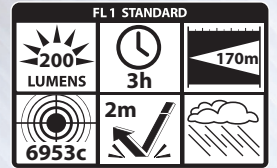

200 Spotlight
Lumens

170 Floodlight
Lumens

325 Dual-Light[™]
Lumens

- 3 Hours run-time
- 170 Meter beam distance
- Integrated Nickel Metal Hydride (NiMH) battery

NSR 2492

Multi-Purpose Work Light

Rechargeable

NSR 2492

FEATURES

- Three lighting modes: spotlight, floodlight & Dual-Light™ (both the spotlight & floodlight at the same time)
- Dual-switch design: top – spotlight, bottom - floodlight
- Engineered polymer housing
- Ergonomic shape to the handle makes it a pleasure to hold and use
- Flat bottom base make it possible to stand the light up for hands-free use
- The integrated hook/prop stand further increase the hands-free options
- Bright white LEDs with a 35,000 hour life
- Limited 1 Year Warranty *

NSR-2492

SPECIFICATIONS

- Lumens: spotlight-200, floodlight-170, dual-light-325
- Run-time: spotlight-3 hrs, floodlight-2.5 hrs, dual-light-1.5 hrs
- Beam distance: 170 m
- Water rating: IP-X4 water resistant
- Drop rating: 2 meters
- Length: 11.5 in, handle 1.7 in, bezel: 1.8 in, weight: 10.1 oz