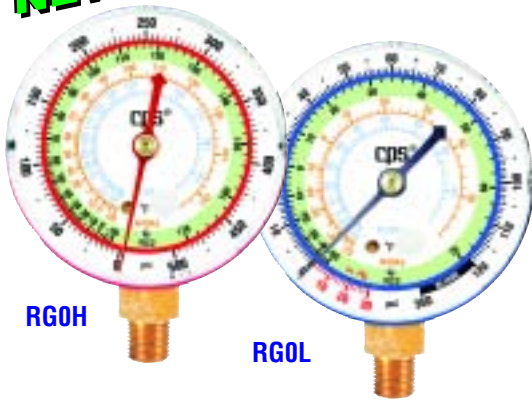

NEW!

PRO-SET® 2 1/2" 68mm Pressure Gauges

- No-flutter gauge design
- Easy to read color coded dials
- Durable metal casing
- Front calibration access port
- High impact pop-in lexan lens
- 1/8" NPT brass connection

R-410a R-22 R-407C

Calibration access port

PRO-SET® 3 1/8" /80mm Pressure Gauges

- Extra large easy to read scales
- No-flutter gauge design
- Durable metal casing
- Front calibration access port
- High impact pop-in lexan lens
- 1/8" NPT brass connection

R-134a R-407C R-404A R-507A

PRO-SET® 3 1/8" /80mm Oil-Filled Pressure Gauges

Fill Port

- Extra large scales
- No-flutter gauge design
- Rear calibration access port
- 1/8" NPT brass connection

R-22 R-134a R-404A R-407C