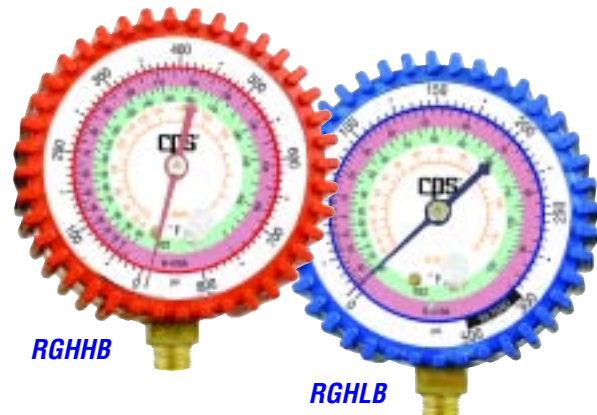

NEW!

PRO-SET® 2 1/2" 68mm Pressure Gauges

- No-flutter gauge design
- Easy to read color coded dials
- Durable metal casing
- Front calibration access port
- High impact pop-in lexan lens
- 1/8" NPT brass connection

R-410a R-22 R-407C

Calibration access port

PRO-SET® 3 1/8" /80mm Pressure Gauges

- Extra large easy to read scales
- No-flutter gauge design
- Durable metal casing
- Front calibration access port
- High impact pop-in lexan lens
- 1/8" NPT brass connection

R-134a R-407C R-404A R-507A

PRO-SET® 3 1/8" /80mm Oil-Filled Pressure Gauges

Fill Port

- Extra large scales
- No-flutter gauge design
- Rear calibration access port
- 1/8" NPT brass connection

R-22 R-134a R-404A R-407C

Protective Rubber Gauge Boots

Gauge Boots	Red	Blue
68mm Rubber Boots	RGX68RB	RGX68BB
80mm Rubber Boots	RGX80RB	RGX80BB

FITS MOST MANUFACTURERS MODELS