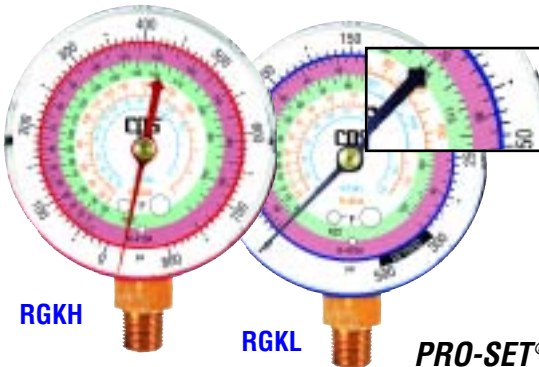

NEW!

PRO-SET® 2 1/2" 68mm Pressure Gauges

- No-flutter gauge design
- Easy to read color coded dials
- Durable metal casing
- Front calibration access port
- High impact pop-in lexan lens
- 1/8" NPT brass connection

R-410a R-22 R-407C

Calibration access port

PRO-SET® 3 1/8" /80mm Pressure Gauges

- Extra large easy to read scales
- No-flutter gauge design
- Durable metal casing
- Front calibration access port
- High impact pop-in lexan lens
- 1/8" NPT brass connection

R-134a R-407C R-404A R-507A

PRO-SET® 3 1/8" /80mm Oil-Filled Pressure Gauges

Fill Port

- Extra large scales
- No-flutter gauge design
- Rear calibration access port
- 1/8" NPT brass connection

R-22 R-134a R-404A R-407C