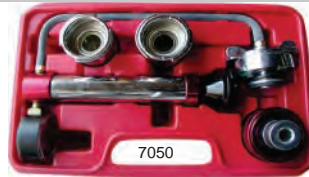

7050 4 PC. RADIATOR PRESSURE TESTER KIT

Tests pressurized cooling systems up to 30 PSI. Kit includes pump with gauge, 12" hose & cap adapter to check 3/4" deep filler necks, 1/4" spacer washer for testing 1" deep filler necks & 3 radiator adapters (#7090, #7091 & #7092).

No.	Description
7060	Radiator Pressure Tester (Pump & Gauge only)

SYSTEM ADAPTERS

No.	Size
7090	52mm x 2.5mm Buttress
7091	2-Tab
7092	2-Tab
7093	48mm x 3mm
7094	47mm x 3mm
7095	54mm x 3mm
7096	52mm x 3mm
7097	51mm x 4mm Buttress
7098	63mm x 3mm Buttress
7099	53mm x 3mm
7100	52mm x 2.5mm Buttress
7101	62mm x 4mm
7102	53mm x 3mm Buttress
7103	34mm x 3mm
7117	46mm x 2.5mm Buttress
7118	49mm x 2.5mm Buttress
7119	52mm x 3mm Buttress
7121	64mm x 3mm