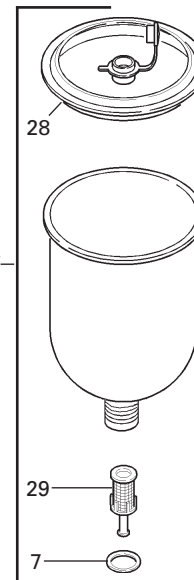

Gun Drawing

Cup Drawing

PARTS LIST

Ref. No.	Computer Part No.	Replacement Part No.	Description	Ind. Parts Required
1	803055	FLG-333	Retaining Ring	1
2	See Chart 1		Air Cap	1
3	---	---	Fluid Tip	1
*4	690020	FLG-304-K5	Fluid Tip Seal (Kit of 5)	1
5	See Chart 2		Fluid Tip & Seal Kit	
6	690021	FLG-305	Baffle	1
7	192151	KGP-13-K5	Cup Gasket Kit (Kit of 5)	1
8	803056	FLG-334	Spreader Adjustment Valve	1
*9	---	---	Seal	1
10	---	---	Bushing	1
11	803057	FLG-491	Seal, Bushing, Spring & Knob Kit	1
12	690023	FLG-311	Fluid Needle	1
*13	---	---	Needle Spring	1
14	---	---	Needle Adjusting Knob	1
*15	---	---	Air Valve	1
*16	---	---	Air Valve Spring	1
17	---	---	Air Valve Cap	1
18	803058	FLG-492	Air Valve Kit	1
19	690026	FLG-322	Air Inlet Fitting	1
*20	---	---	Trigger Screw	1
21	---	---	Trigger	1
*22	---	---	Trigger Stud	1
23	690029	FLG-485	Trigger, Stud & Screw Kit	1
*24	---	---	Needle Packing	1
25	---	---	Needle Packing Nut	1
26	690028	FLG-484	Needle Packing & Nut Kit (3 Packings & 1 Nut)	1
27	120175	GFC-502	Metal Gravity Feed Cup	1
	190252	GFC-501	Delrin Gravity Feed Cup	1
28	190944	GFC-404-K2	Disposable Lid Kit (Kit of 2) (for GFC-502)	1
	190225	GFC-402	Lid Kit (for GFC-501)	1
29	190181	KGP-5-K5	Filter Kit (Kit of 5)	1

GFC-502

GFC-501

* A quantity of necessary parts is included in Repair Kit FLG-488 (Computer No. 690031) for complete gun repair and should be kept on hand for service convenience.