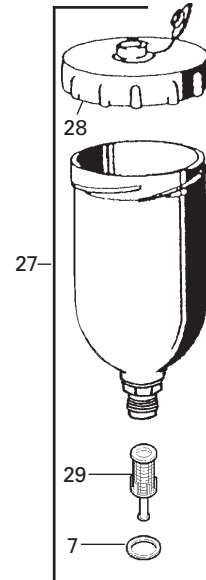

Gun Drawing

Cup Drawing

PARTS LIST

Ref. No.	Computer Part No.	Replacement Part No.	Description	Ind. Parts Required
1	803055	FLG-333	Retaining Ring	1
2	See Chart 1		Air Cap	1
3	---	---	Fluid Tip	1
*4	690020	FLG-304-K5	Fluid Tip Seal (Kit of 5)	1
5	See Chart 2		Fluid Tip & Seal Kit	
6	690021	FLG-305	Baffle	1
7	192151	KGP-13-K5	Cup Gasket Kit (Kit of 5)	1
8	803056	FLG-334	Spreader Adjustment Valve	1
*9	---	---	Seal	1
10	---	---	Bushing	1
11	803057	FLG-491	Seal, Bushing, Spring & Knob Kit	1
12	690023	FLG-311	Fluid Needle	1
*13	---	---	Needle Spring	1
14	---	---	Needle Adjusting Knob	1
*15	---	---	Air Valve	1
*16	---	---	Air Valve Spring	1
17	---	---	Air Valve Cap	1
18	803058	FLG-492	Air Valve Kit	1
19	690026	FLG-322	Air Inlet Fitting	1
*20	---	---	Trigger Screw	1
21	---	---	Trigger	1
*22	---	---	Trigger Stud	1
23	690029	FLG-485	Trigger, Stud & Screw Kit	1
*24	---	---	Needle Packing	1
25	---	---	Needle Packing Nut	1
26	690028	FLG-484	Needle Packing & Nut Kit (3 Packings & 1 Nut)	1
27	120175	GFC-502	Metal Gravity Feed Cup	1
	190252	GFC-501	Delrin Gravity Feed Cup	1
28	190944	GFC-404-K2	Disposable Lid Kit (Kit of 2) (for GFC-502)	1
	190225	GFC-402	Lid Kit (for GFC-501)	1
29	190181	KGP-5-K5	Filter Kit (Kit of 5)	1

GFC-502

GFC-501

* A quantity of necessary parts is included in Repair Kit FLG-488 (Computer No. 690031) for complete gun repair and should be kept on hand for service convenience.