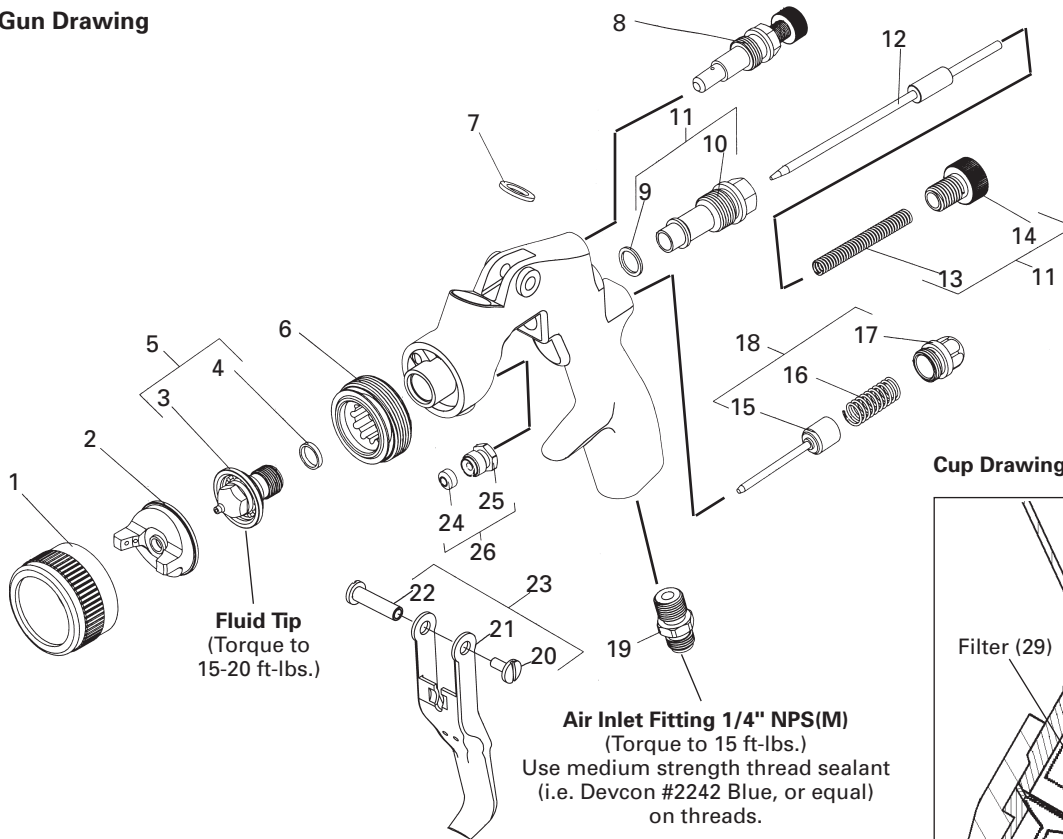

Gun Drawing

Cup Drawing

PARTS LIST

Ref. No.	Computer Part No.	Replacement Part No.	Description	Ind. Parts Required
1	803055	FLG-333	Retaining Ring	1
2	See Chart 1		Air Cap	1
3	---	---	Fluid Tip	1
*4	690020	FLG-304-K5	Fluid Tip Seal (Kit of 5)	1
5	See Chart 2		Fluid Tip & Seal Kit	
6	690021	FLG-305	Baffle	1
7	192151	KGP-13-K5	Cup Gasket Kit (Kit of 5)	1
8	803056	FLG-334	Spreader Adjustment Valve	1
*9	---	---	Seal	1
10	---	---	Bushing	1
11	803057	FLG-491	Seal, Bushing, Spring & Knob Kit	1
12	690023	FLG-311	Fluid Needle	1
*13	---	---	Needle Spring	1
14	---	---	Needle Adjusting Knob	1
*15	---	---	Air Valve	1
*16	---	---	Air Valve Spring	1
17	---	---	Air Valve Cap	1
18	803058	FLG-492	Air Valve Kit	1
19	690026	FLG-322	Air Inlet Fitting	1
*20	---	---	Trigger Screw	1
21	---	---	Trigger	1
*22	---	---	Trigger Stud	1
23	690029	FLG-485	Trigger, Stud & Screw Kit	1
*24	---	---	Needle Packing	1
25	---	---	Needle Packing Nut	1
26	690028	FLG-484	Needle Packing & Nut Kit (3 Packings & 1 Nut)	1
27	120175	GFC-502	Metal Gravity Feed Cup	1
	190252	GFC-501	Delrin Gravity Feed Cup	1
28	190944	GFC-404-K2	Disposable Lid Kit (Kit of 2) (for GFC-502)	1
	190225	GFC-402	Lid Kit (for GFC-501)	1
29	190181	KGP-5-K5	Filter Kit (Kit of 5)	1

GFC-502

GFC-501

* A quantity of necessary parts is included in Repair Kit FLG-488 (Computer No. 690031) for complete gun repair and should be kept on hand for service convenience.