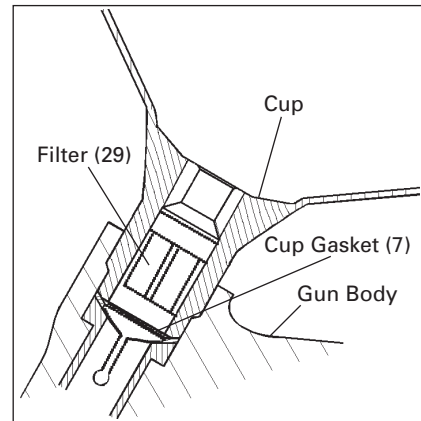

Gun Drawing

Cup Drawing

PARTS LIST

Ref. No.	Computer Part No.	Replacement Part No.	Description	Ind. Parts Required
1	803055	FLG-333	Retaining Ring	1
2	See Chart 1		Air Cap	1
3	---	---	Fluid Tip	1
*4	690020	FLG-304-K5	Fluid Tip Seal (Kit of 5)	1
5	See Chart 2		Fluid Tip & Seal Kit	
6	690021	FLG-305	Baffle	1
7	192151	KGP-13-K5	Cup Gasket Kit (Kit of 5)	1
8	803056	FLG-334	Spreader Adjustment Valve	1
*9	---	---	Seal	1
10	---	---	Bushing	1
11	803057	FLG-491	Seal, Bushing, Spring & Knob Kit	1
12	690023	FLG-311	Fluid Needle	1
*13	---	---	Needle Spring	1
14	---	---	Needle Adjusting Knob	1
*15	---	---	Air Valve	1
*16	---	---	Air Valve Spring	1
17	---	---	Air Valve Cap	1
18	803058	FLG-492	Air Valve Kit	1
19	690026	FLG-322	Air Inlet Fitting	1
*20	---	---	Trigger Screw	1
21	---	---	Trigger	1
*22	---	---	Trigger Stud	1
23	690029	FLG-485	Trigger, Stud & Screw Kit	1
*24	---	---	Needle Packing	1
25	---	---	Needle Packing Nut	1
26	690028	FLG-484	Needle Packing & Nut Kit (3 Packings & 1 Nut)	1
27	120175	GFC-502	Metal Gravity Feed Cup	1
	190252	GFC-501	Delrin Gravity Feed Cup	1
28	190944	GFC-404-K2	Disposable Lid Kit (Kit of 2) (for GFC-502)	1
	190225	GFC-402	Lid Kit (for GFC-501)	1
29	190181	KGP-5-K5	Filter Kit (Kit of 5)	1