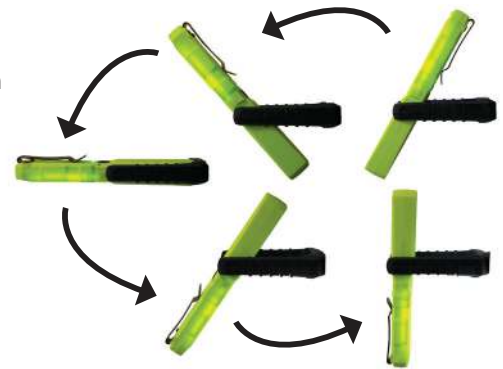

LIGHT
n Carry

MANTIS COB LED Rechargeable WORK LIGHT

**Model No. LNCMINI
COB LED Work Light**

ADVANCED COB LED Technology
SPLASH/WATER Resistant
MICRO USB Charging Port

- 2 Work Light Settings: 110/35lm
- 60 Lumen SMD LED Focus Beam
- 180° Swivel Action Magnet Mounting
- Up to 4 Hour Run Time
- Wall Charger with Braided USB Cable
- LED Battery Status

**180° Swivel Action
Magnet Mounting**

**Power Status LED Display
and Pocket Clip**

MANTIS (Model No. LNCMINI) by **Light-N-Carry** is an ultra-compact COB LED Work Light that is small enough to fit in your pocket with ease, but still powerful enough to illuminate work areas in low-light situations.

MANTIS features three light settings: a 110 Lumen work light high setting, a lower 35 Lumen setting, and a 60 Lumen SMD LED focus beam for pinpoint light accuracy. It features a sealed water resistant housing, protecting the light from water damage and other mishaps. Add the magnetic bottom mount, with 180° swivel action, and you have a go-anywhere, do-anything light that's dependable and long lasting.