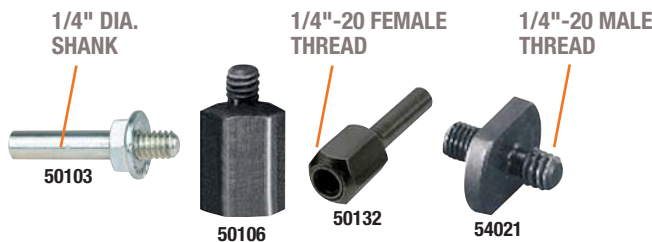

Accessories

RED-TRED® Eraser Disc

92295 Complete Assembly

Patent Pending

- Maximum 3,500 RPM.
- Includes:
92298 Backing Plate
92297 Disc
04127 Flange
96507 Pin Wrench

92295

92298 Backing Plate

92297 Replaceable Disc (4" dia.) features "Staggered Teeth" Design for effective material removal and enhanced cooling of work surface

04127 Flange (5/8"-11) fits most Buffing Tools

DynaZip Accessories (Also Fit Competitive Tools)

Wire Wheels

Part No.	Size	Grade	Use	Tip Type
92245	4" dia. x 3/4" wide	Coarse	Sealants	Bent
92246	4" dia. x 3/4" wide	Medium	Rust	Bent
92247	4" dia. x 3/4" wide	Fine	Paint Removal	Straight
92248	4" dia. x 1/2" wide	Coarse	Sealants	Bent

Threaded Adapters

Part Number	Mounts to	Exposed	Shank Dia.	Length (Inch)
50103	1/4" Collet	1/4"-20 Male Thread	1/4"	1-1/4
51032	1/4" Collet	1/4"-20 Female Thread	1/4"	1-1/2
50106	3/8"-24 Male Thread	1/4"-20 Male Thread	-	1-1/16
54021	1/4"-28 Female Thread	1/4"-20 Male Thread	-	1-3/16
54040	5/8"-11 Male Thread	5/16"-24 Female Thread	-	1-5/8
55034	3/8"-24 Male Thread	5/8"-11 Male Thread	-	1-3/8

RED-TRED® Eraser Decal Removal Wheel

92255 Eraser Wheel Only (Also Fits Competitive Tools)

92257 Eraser Wheel with Hub

92255

92257

1-1/4" Wide

SEE DISPLAY PACKAGING ON PAGE 61!

Wheel Hub Assembly