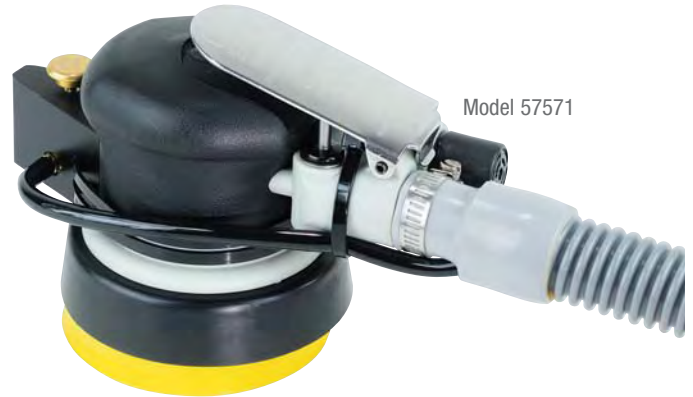

Model 58585

Wet Dynorbital® Supreme

Air-Powered Wet Random Orbital Sander

ABRASIVE CAPACITY
ABRASIVE DISCS
3-1/2" (89 mm), 5" (127 mm),
6" (152 mm) diameter

For Polishing and Finishing Flats and Sides

Deluxe Models

- Deluxe models include 1/4" diameter x 11' long water line and 1/4" diameter x 10' long air line, both neatly contained in 3/4" diameter overhose.
- Includes adjustable "water feed" valves at two locations: one near the water source connection and another at the tool. This allows one valve to be pre-set to your desired flow rate, while the other is utilized as an on/off valve.

3/16" (5 mm) Dia. Random Orbit
For Swirl-Free Finishes

3/32" (2 mm) Dia. Random Orbit
For Ultra-Fine Finishes

Model 57571 3-1/2" Diameter, 3/16" Orbit

- Includes 54311 Hook-Face Pad.

Model 57573 5" Diameter, 3/16" Orbit

Model 57583 5" Diameter, 3/32" Orbit

- Both models include 54325 Hook-Face Pad.

Model 57575 6" Diameter, 3/16" Orbit

Model 57585 6" Diameter, 3/32" Orbit

- Both models include 54327 Hook-Face Pad.

Model 57571