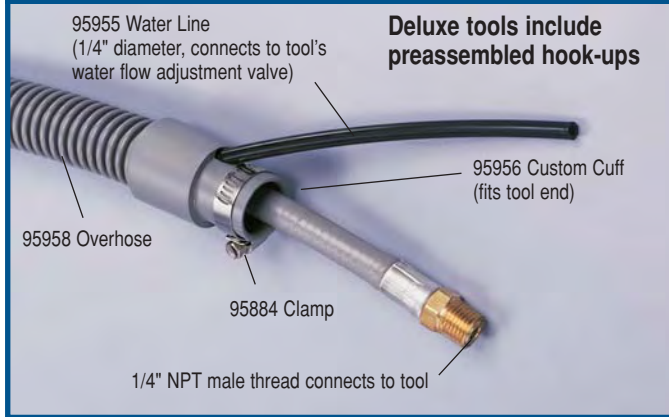

- Deluxe models include 1/4" diameter x 11' long water line and 1/4" diameter x 10' long air line, both neatly contained in 3/4" diameter overhose.
- Includes adjustable "water feed" valves at two locations: one near the water source connection and another at the tool. This allows one valve to be pre-set to your desired flow rate, while the other is utilized as an on/off valve.

Model 57583 5" Diameter, 3/32" Orbit

- Both models include 54325 Hook-Face Pad.

Model 57575 6" Diameter, 3/16" Orbit

Model 57585 6" Diameter, 3/32" Orbit

- Both models include 54327 Hook-Face Pad.

Model 57571

Model 58585

Wet Dynorbital[®] Supreme achieves swirl-free finish.

Connections to Deluxe Tools

Water and Air Source Connections

Model Number	Motor hp (W)	Motor RPM	Pad Dia. Inch (mm)	Sound Level	Maximum Air Flow SCFM (LPM)	Hose I.D. Size Inch (mm)	Air Inlet Thread	Tool Thread	Weight Pound (kg)	Length Inch (mm)	Height Inch (mm)
57571	.24 (179)	10,000	3-1/2 (89)	76 dB(A)	16 (453)	1/4 (6)	1/4" NPT	5/16"-24 Female	2.1 (1.0)	6 (152)	3-3/4 (95)
57573	.24 (179)	10,000	5 (127)	77 dB(A)	16 (453)	1/4 (6)	1/4" NPT	5/16"-24 Female	2.1 (1.0)	6-1/2 (165)	3-5/8 (92)
57575	.24 (179)	10,000	6 (152)	74 dB(A)	16 (453)	1/4 (6)	1/4" NPT	5/16"-24 Female	2.2 (1.0)	7 (178)	3-1/2 (89)
57583	.24 (179)	10,000	5 (127)	77 dB(A)	16 (453)	1/4 (6)	1/4" NPT	5/16"-24 Female	2.1 (1.0)	6-1/2 (165)	3-5/8 (92)
57585	.24 (179)	10,000	6 (152)	74 dB(A)	16 (453)	1/4 (6)	1/4" NPT	5/16"-24 Female	2.2 (1.0)	7 (178)	3-1/2 (89)