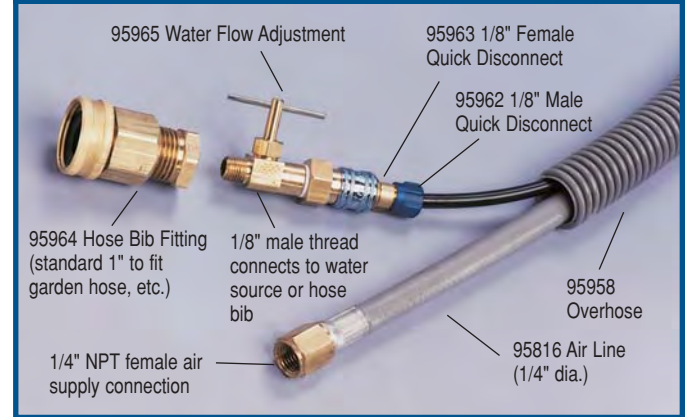

- Deluxe models include 1/4" diameter x 11' long water line and 1/4" diameter x 10' long air line, both neatly contained in 3/4" diameter overhose.
- Includes adjustable "water feed" valves at two locations: one near the water source connection and another at the tool. This allows one valve to be pre-set to your desired flow rate, while the other is utilized as an on/off valve.

Model 57583 5" Diameter, 3/32" Orbit

- Both models include 54325 Hook-Face Pad.

Model 57575 6" Diameter, 3/16" Orbit

Model 57585 6" Diameter, 3/32" Orbit

- Both models include 54327 Hook-Face Pad.

Model 57571

Model 58585

Wet Dynorbital[®] Supreme achieves swirl-free finish.

Connections to Deluxe Tools

Water and Air Source Connections

Model Number	Motor hp (W)	Motor RPM	Pad Dia. Inch (mm)	Sound Level	Maximum Air Flow SCFM (LPM)	Hose I.D. Size Inch (mm)	Air Inlet Thread	Tool Thread	Weight Pound (kg)	Length Inch (mm)	Height Inch (mm)
57571	.24 (179)	10,000	3-1/2 (89)	76 dB(A)	16 (453)	1/4 (6)	1/4" NPT	5/16"-24 Female	2.1 (1.0)	6 (152)	3-3/4 (95)
57573	.24 (179)	10,000	5 (127)	77 dB(A)	16 (453)	1/4 (6)	1/4" NPT	5/16"-24 Female	2.1 (1.0)	6-1/2 (165)	3-5/8 (92)
57575	.24 (179)	10,000	6 (152)	74 dB(A)	16 (453)	1/4 (6)	1/4" NPT	5/16"-24 Female	2.2 (1.0)	7 (178)	3-1/2 (89)
57583	.24 (179)	10,000	5 (127)	77 dB(A)	16 (453)	1/4 (6)	1/4" NPT	5/16"-24 Female	2.1 (1.0)	6-1/2 (165)	3-5/8 (92)
57585	.24 (179)	10,000	6 (152)	74 dB(A)	16 (453)	1/4 (6)	1/4" NPT	5/16"-24 Female	2.2 (1.0)	7 (178)	3-1/2 (89)