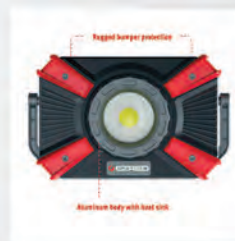

**XLM500**
**Logo work light with magnetic base**

- Stepless dimming feature
- Logo COB LED
- 500 Lumens on High
- 250 Lumens on low
- 3 hour run time on high
- 6 hour run time on low
- Rechargeable
- Battery level indicator lights
- Rugged construction
- Protective corner bumpers offer drop protection

**XLF1000**
**10 Watt Rechargeable Focusing Light**

- Focusing Lens
- Stepless dimmer
- COB LED
- 1000 Lumens on High
- 500 Lumens on low
- 4 hour run time on high
- 8 hour run time on low
- Rechargeable with on-board USB charge cord
- Outbound USB charging for compatible devices
- Battery level indicator lights
- Rugged aluminum construction
- Protective corner bumpers offer drop protection

**XL5500**
**Xtreme Logo Work Light**

- 500 lumens high, 150 lumens low
- Up to 3 hours high / 6 hours low
- 5 hour charge time
- Micro USB charging port
- Impact protection, ergonomic grip and bumper
- Dimmable logo COB and spot
- Separate switches for Logo COB and top spot
- Magnets on bottom and back
- Rotating nylon hook
- Slim design for easy access to tight areas