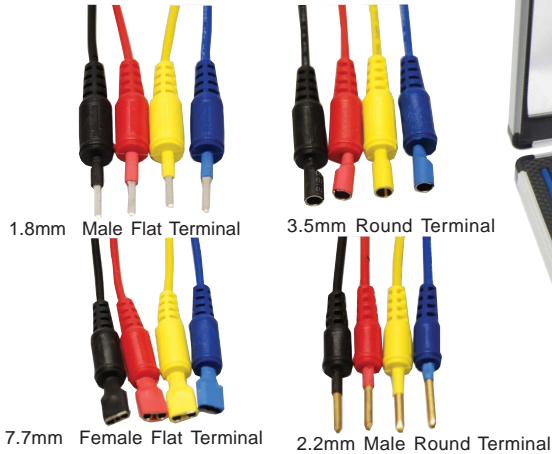

MODEL #146 54 Piece AUTOMOTIVE TEST CONNECTOR KIT

This comprehensive test kit features a variety of terminal adapter sets which enable connection to most automotive vehicle connectors, both foreign and domestic. Terminal adapters connect via the included 48 inch stacking banana plug test leads. Connection to most DMM's and scopes is no problem. Kit is designed to provide wide testing coverage and quicken the test process.

Includes:

- 2.7mm Female Flat Terminal 4 pcs.
- 3.0mm Female Flat Terminal 4 pcs.
- 3.2mm Female Flat Terminal 4 pcs.
- 7.7mm Female Flat Terminal 4 pcs.
- 3.55mm Female Round Terminal 4 pcs.
- 2.2mm Male Round Terminal 4 pcs.
- 3.55mm Round Terminal 4 pcs.
- 1.0mm Male Flat Terminal 4 pcs.
- 1.5mm Male Flat Terminal 4 pcs.
- 1.8mm Male Flat Terminal 4 pcs.
- 2.2mm Male Flat Terminal 4 pcs.
- 2.8mm Male Flat Terminal 4 pcs.
- 4.8mm Male Flat Terminal 4 pcs.
- 48" Stacking Banana Plug Leads 2 pcs.

MODEL #147 18 Piece MICRO 64 TEST CONNECTOR KIT - new!

Test connector kit featuring a variety of terminal adapter sets which enable connection to Micro64 terminals - primarily found on GM & Benz vehicles as well as some EU/Asian/Domestic vehicles. Adapters connect via the included 48 inch stacking banana plug test leads. Connection to most DMM's and scopes is no problem. Kit is designed to provide a quality & secure test connection while quickening the test process.

Included are three different size connector sets, with both male and female fittings. Connection to testing instruments is made via the included 48 inch stacking banana plug test leads.

Includes:

- Size 14-16 AWG connector, Female - 2 pcs.
- Size 14-16 AWG connector, Male - 2 pcs.
- Size 16-18 AWG connector Female - 2 pcs.
- Size 16-18 AWG connector Male - 2 pcs.
- Size 20-24 AWG connector Female - 2 pcs.
- Size 20-24 AWG connector Male - 2 pcs.
- 48" Stacking Banana Plug Leads 2 pcs.