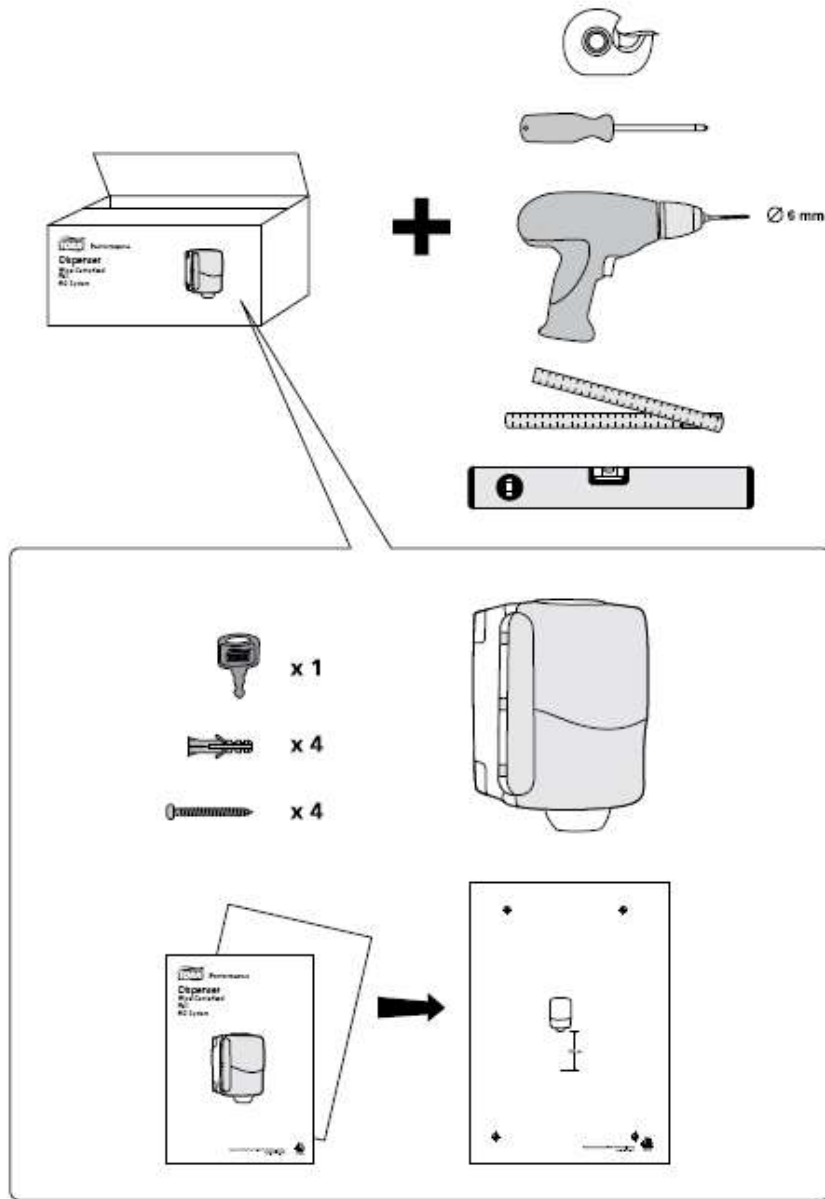

Tork Performance Maxi Centerfeed Hand Towel Dispenser:

W2 Centerfeed System:
653020 Aqua/White; 653028 Red/Smoke

Dispenser Dimensions HxWxD Inches (cm):
17.60 x 12.91 x 11.89 (44.70 x 32.79 x 30.20 cm)

Centerfeed Towel Product Options:

520337- Tork Industrial Cleaning Cloth Centerfeed, 1-Ply, Grey
510137- Tork Cleaning Cloth, Centerfeed, 1-Ply, White
530137- Tork Premium Multipurpose Cloth 530, Centerfeed, 1-Ply, White
13244101- Tork Industrial Paper Wiper, Centerfeed, 4-Ply, Blue
192128-Tork Paper Wiper Plus, Centerfeed, 1-Ply, White
130211B- Tork Paper Wiper, Centerfeed, 2-Ply, White
570137-Tork Industrial Heavy-Duty Cleaning Cloth, Centerfeed, 1-Ply, White

Installation Instructions

1.

2.

3.

 x4
 x4

4.

Loading Instructions

1.