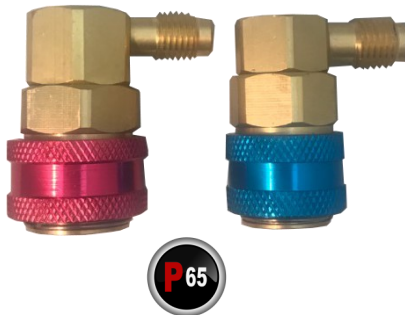

90° R-134a Quick Coupler 14mm x 1.5mm Hose Connection

90° Replacement coupler for all R-134a manifold gauge sets

Part # 6005 High Side
(Replacement o-ring is Part # 6073)
Part # 6006 Low Side
(Replacement o-ring is Part # 6074)
Part # 6012 Set of #6005 and #6006

Anti-blowback

90° R-134a Manual Coupler 1/4" Hose Connection

90° manual coupler for converting R-12 gauge set to R-134a

Part # 6003 High Side
(Replacement o-ring is Part # 4211)
Part # 6004 Low Side
(Replacement o-ring is Part # 4187)
Part # 6026 Set of #6003 and #6004

90° R-134a Quick Coupler

1/4" Hose Connection

- 90° quick coupler for converting R-12 gauge set to R-134a
- Anti-blowback
- For use with R-12 hoses

Part # 6009 High Side
(Replacement o-ring is Part # 6073)
Part # 6010 Low Side
(Replacement o-ring is Part # 6074)

90° R-1234yf Quick Coupler

1/4" Male Fitting

- 90° quick coupler for R-1234yf
- Anti-blowback
- 1/4" Male Fitting

Part # 6009yf High Side
Part # 6010yf Low Side

Quick Coupler Conversion Kit

Manifold Gauge Kit
Part # 6025