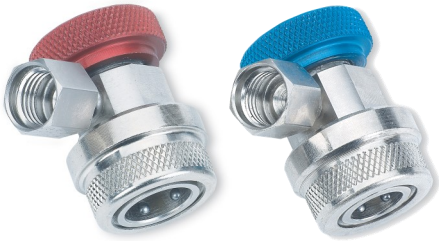

R-134a Service Couplers

90° R-134a Manual Coupler 14mm x 1.5mm Hose Connection

90° Replacement coupler for all R-134a manifold gauge sets

Part # 6001 High Side
(Replacement o-ring is Part # 4211)
Part # 6002 Low Side
(Replacement o-ring is Part # 4187)
Part # 6011 Set of #6001 and #6002

90° R-134a Quick Coupler 14mm x 1.5mm Hose Connection

90° Replacement coupler for all R-134a manifold gauge sets

Part # 6005 High Side
(Replacement o-ring is Part # 6073)
Part # 6006 Low Side
(Replacement o-ring is Part # 6074)
Part # 6012 Set of #6005 and #6006

Anti-blowback

90° R-134a Manual Coupler 1/4" Hose Connection

90° manual coupler for converting R-12 gauge set to R-134a

Part # 6003 High Side
(Replacement o-ring is Part # 4211)
Part # 6004 Low Side
(Replacement o-ring is Part # 4187)
Part # 6026 Set of #6003 and #6004

90° R-134a Quick Coupler

1/4" Hose Connection

- 90° quick coupler for converting R-12 gauge set to R-134a
- Anti-blowback
- For use with R-12 hoses

Part # 6009 High Side
(Replacement o-ring is Part # 6073)
Part # 6010 Low Side
(Replacement o-ring is Part # 6074)