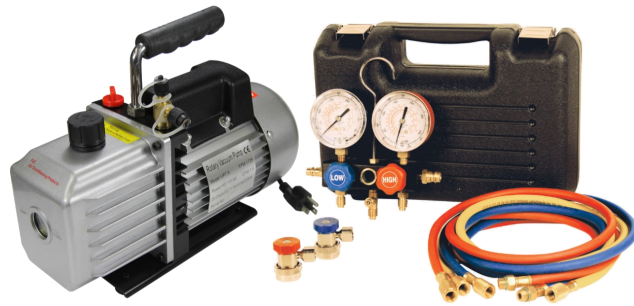

Part # 6912 **5.0 cfm**

1/3 HP
Oil Capacity 12 oz
22.4 lb
Voltage: 115V, 60HZ
Motor RPMS: 1725
Fittings: 1/4" Male x 1/2" ACME

Part # 6916 **7.0 cfm**

3/4 HP
Oil Capacity 17 oz
27.7 lb
Voltage: 115V, 60HZ
Motor RPMS: 1725
Fittings: 1/4" Male x 1/2" ACME

Part # 6930 **R-1234yf/R-134a
5.0 cfm**

1/3 HP
Oil Capacity 12 oz
22.4 lb
Voltage: 115V, 60HZ
Motor RPMS: 1725
Fittings: 1/2" ACME RH Male x 1/2" ACME LH Male
T-Adapter for R-1234yf and R-134a

Lightweight durable construction for easy handling and long-life use
Tested ~ Proven ~ Reliable

Vacuum Pump/Manifold Assortments

HD R-134a MANIFOLD GAUGE SET WITH 10 FT CHARGING HOSES AND 5 CFM VACUUM PUMP

Part # 9270

Kit Contains

- (1) 6912
- (1) 6799

HD R-134a MANIFOLD GAUGE SET WITH 10 FT CHARGING HOSES AND 7 CFM VACUUM PUMP

Part # 9271

Kit Contains

- (1) 6916
- (1) 6799

R-134a MANIFOLD GAUGE SET AND 3.0 CFM VACUUM PUMP

Part # 9281

Kit Contains

- (1) 6715
- (1) 6909

R-1234yf MANIFOLD GAUGE SET AND 5.0 CFM R-1234yf VACUUM PUMP