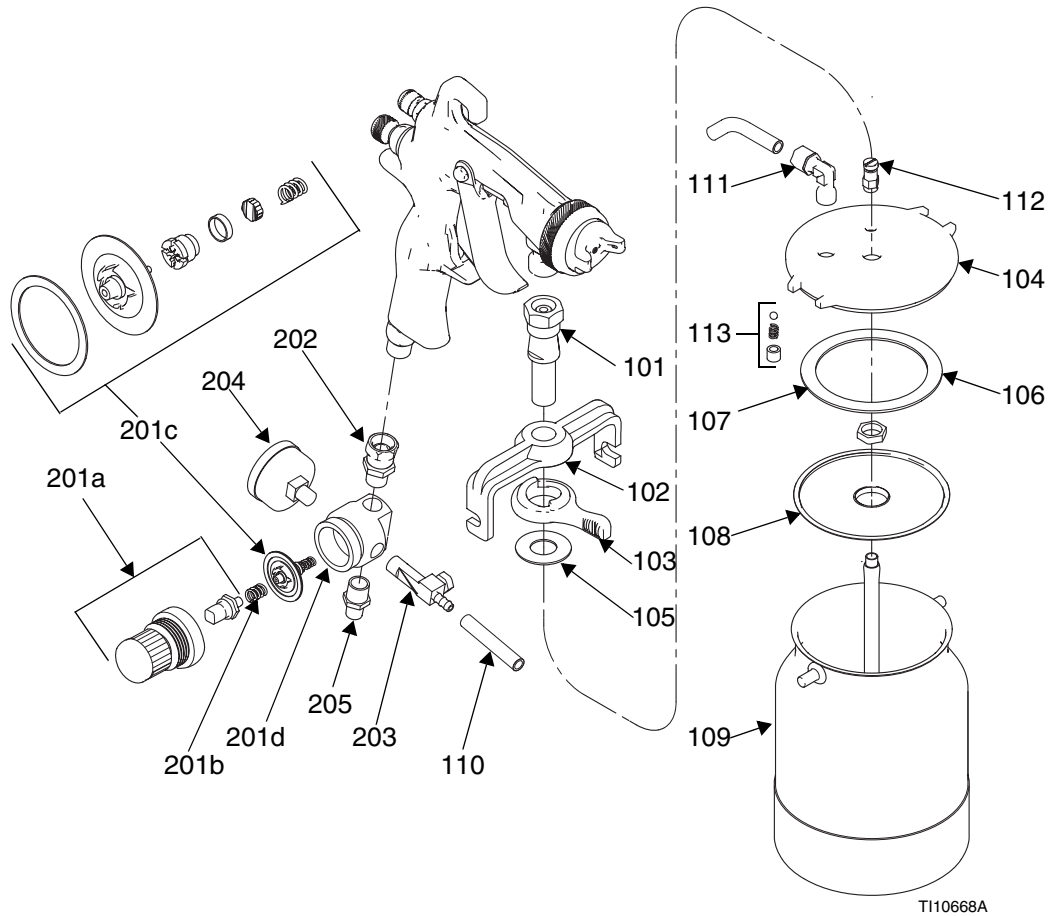

REFERENCE

RAZOR Pressure Feed - Low Pressure

Parts - Model 289233/ Pièces - Modèle 289233 / Piezas - Modelo 289233

Model 6680 Low Pressure Cup / Modèle 6680 Réservoir basse pression / Modelo 6680 Taza de baja presión

Ref. No.	Part No.	Description	Qty.
101	20985	TUBE, fluid, assembly	1
102	20989	BRIDGE	1
103	20990	LEVER	1
104	21855	LID	1
105	20996	WASHER; 1.25 dia.	1
106	20994	GASKET, 3.5 dia.	1
107	20995	NUT, locking	1
108	21860	SHIELD, no drip	1
109	6630	CANISTER	1
110	9997	TUBE, pressure	1
111	21867	FITTING, elbow, pressure inlet	1
112	21876	VALVE, relief	1
113	21859	VALVE, check, assembly	1

Model 1400 Self-Relieving Air Pressure Regulator / Modèle 1400 Régulateur de la pression d'air à autodétente / Modelo 1400 Regulador de presión con alivio automático

Ref. No.	Part No.	Description	Qty.
201	119077	REGULATOR, air Includes items 201a-201d	1
201a	9975	• Bonnet Assembly	1
201b	9978	• Top Spring	1
201c	9980	• Service Kit	1
201d		• Body	1
202	9995	FITTING, swivel	1
203	9990	VALVE, safety	1
204	8205	GAUGE, pressure	1
205	9993	FITTING, inlet, air regulator	1

REFERENCE

REPLACEMENT PARTS DRAWINGS INDEX

Model 575 Low Pressure Cup Parts / Pièces / Piezas

Part No.	Description
9997	Pressure Tube
20988	Fluid Assembly (Includes Nut Stem And Tube)
20989	Bridge
20990	Lever
20994	Gasket
20995	Lock Nut
20996	Thrust Washer
6630	Canister
21855	Lid
21859	Check Valve Assembly
21860	"No Drip" Shield
21867	Pressure Inlet Fitting
21876	Relief Valve Assembly