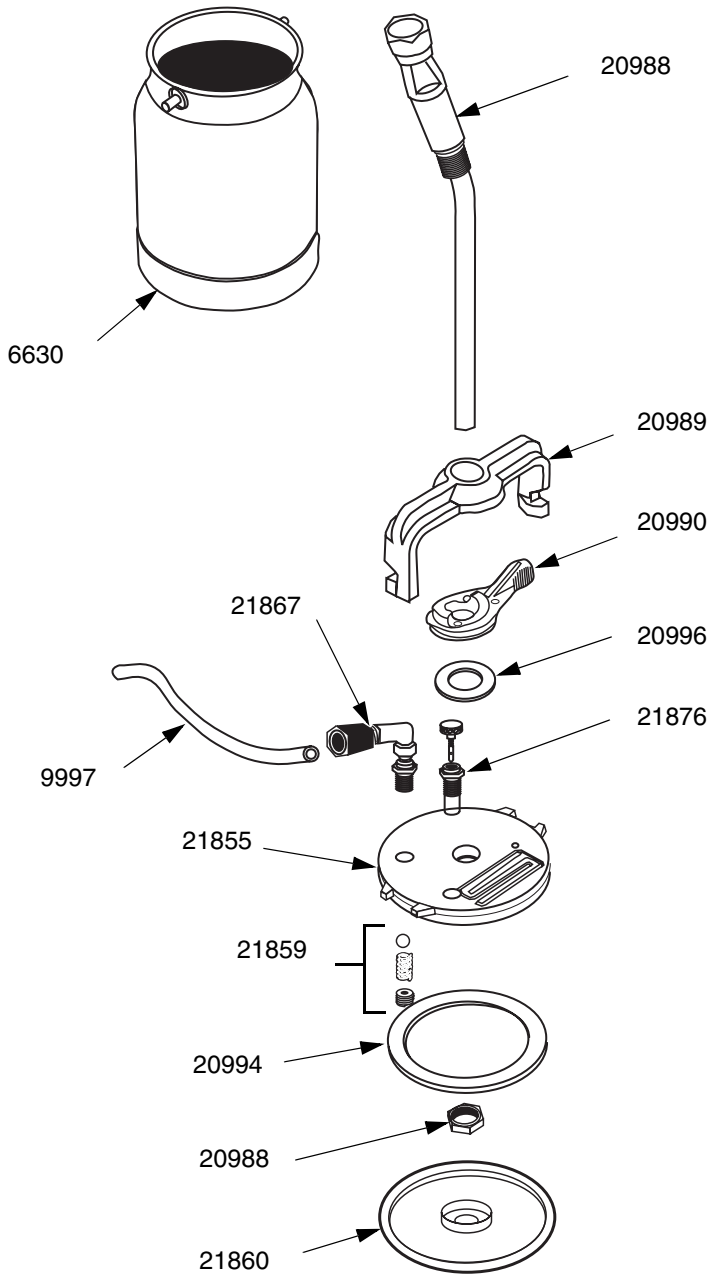

REFERENCE

RAZOR Pressure Feed - Low Pressure

Parts - Model 289233/ Pièces - Modèle 289233 / Piezas - Modelo 289233

Model 6680 Low Pressure Cup / Modèle 6680 Réservoir basse pression / Modelo 6680 Taza de baja presión

Ref. No.	Part No.	Description	Qty.
101	20985	TUBE, fluid, assembly	1
102	20989	BRIDGE	1
103	20990	LEVER	1
104	21855	LID	1
105	20996	WASHER; 1.25 dia.	1
106	20994	GASKET, 3.5 dia.	1
107	20995	NUT, locking	1
108	21860	SHIELD, no drip	1
109	6630	CANISTER	1
110	9997	TUBE, pressure	1
111	21867	FITTING, elbow, pressure inlet	1
112	21876	VALVE, relief	1
113	21859	VALVE, check, assembly	1

Model 1400 Self-Relieving Air Pressure Regulator / Modèle 1400 Régulateur de la pression d'air à autodétente / Modelo 1400 Regulador de presión con alivio automático

Ref. No.	Part No.	Description	Qty.
201	119077	REGULATOR, air Includes items 201a-201d	1
201a	9975	• Bonnet Assembly	1
201b	9978	• Top Spring	1
201c	9980	• Service Kit	1
201d		• Body	1
202	9995	FITTING, swivel	1
203	9990	VALVE, safety	1
204	8205	GAUGE, pressure	1
205	9993	FITTING, inlet, air regulator	1

REFERENCE

REPLACEMENT PARTS DRAWINGS INDEX

Model 575 Low Pressure Cup Parts / Pièces / Piezas

Part No.	Description
9997	Pressure Tube
20988	Fluid Assembly (Includes Nut Stem And Tube)
20989	Bridge
20990	Lever
20994	Gasket
20995	Lock Nut
20996	Thrust Washer
6630	Canister
21855	Lid
21859	Check Valve Assembly
21860	"No Drip" Shield
21867	Pressure Inlet Fitting
21876	Relief Valve Assembly