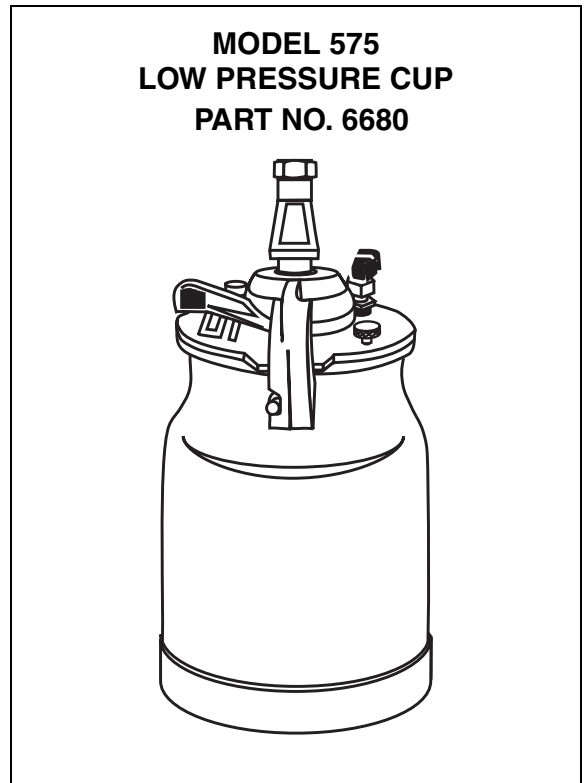

Ref. No.	Part No.	Description	Qty.
101	20985	TUBE, fluid, assembly	1
102	20989	BRIDGE	1
103	20990	LEVER	1
104	21855	LID	1
105	20996	WASHER; 1.25 dia.	1
106	20994	GASKET, 3.5 dia.	1
107	20995	NUT, locking	1
108	21860	SHIELD, no drip	1
109	6630	CANISTER	1
110	9997	TUBE, pressure	1
111	21867	FITTING, elbow, pressure inlet	1
112	21876	VALVE, relief	1
113	21859	VALVE, check, assembly	1

Model 1400 Self-Relieving Air Pressure Regulator / Modèle 1400 Régulateur de la pression d'air à autodétente / Modelo 1400 Regulador de presión con alivio automático

Ref. No.	Part No.	Description	Qty.
201	119077	REGULATOR, air Includes items 201a-201d	1
201a	9975	• Bonnet Assembly	1
201b	9978	• Top Spring	1
201c	9980	• Service Kit	1
201d		• Body	1
202	9995	FITTING, swivel	1
203	9990	VALVE, safety	1
204	8205	GAUGE, pressure	1
205	9993	FITTING, inlet, air regulator	1

REFERENCE

REPLACEMENT PARTS DRAWINGS INDEX

Model 575 Low Pressure Cup Parts / Pièces / Piezas

Part No.	Description
9997	Pressure Tube
20988	Fluid Assembly (Includes Nut Stem And Tube)
20989	Bridge
20990	Lever
20994	Gasket
20995	Lock Nut
20996	Thrust Washer
6630	Canister
21855	Lid
21859	Check Valve Assembly
21860	"No Drip" Shield
21867	Pressure Inlet Fitting
21876	Relief Valve Assembly