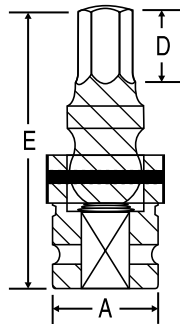

Molded Storage Case

Hex No. 1499UMH 1/2" Drive Metric Universal Hex Driver Set MM

9 piece set contents:

2906UM 6mm	2915UM 15mm
2908UM 8mm	2917UM 17mm
2910UM 10mm	2918UM 18mm
2912UM 12mm	2919UM 19mm
2914UM 14mm	

Molded Storage Case

Hex 1/2" Drive Universal Hex Drivers SAE MM

Item Number	Hex Size	Dimensions (Inches/Millimeters)		
		A	D	E
Fractional Sizes				
2908UF	1/4"	1.10	.51	2.95
2910UF	5/16"	1.10	.79	2.95
2912UF	3/8"	1.10	.79	2.95
2914UF	7/16"	1.10	.79	2.95
2916UF	1/2"	1.10	.79	2.95
2918UF	9/16"	1.10	.79	2.95
2920UF	5/8"	1.10	.79	2.95
2924UF	3/4"	1.10	.79	2.95
Metric Sizes				
2906UM	6mm	28	13	75
2908UM	8mm	28	20	75
2910UM	10mm	28	20	75
2912UM	12mm	28	20	75
2914UM	14mm	28	20	75
2915UM	15mm	28	20	75
2917UM	17mm	28	20	75
2918UM	18mm	28	20	75
2919UM	19mm	28	20	75