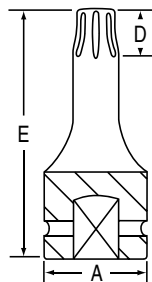

Internal Star Impact Drivers

★ No. 1234T 1/4", 3/8", 1/2" Drive Internal Star Set

12 piece set contents:

- 6 Pieces 1/4" Drive Star Sizes:
T10, T15, T20, T25, T27, T30
- 5 Pieces 3/8" Drive Star Sizes:
T40, T45, T47, T50, T55
- 1 Piece 1/2" Drive Star Size:
T60
- Molded Storage Case

★ No. 996T 1/4" Drive Internal Star Set

6 piece set contents:

- 6 Pieces 1/4" Drive Internal Star Sizes:
T10, T15, T20, T25, T27, T30
- on a Metal Clip Rail

Star

★ 1/4" Drive Individual Internal Star Drivers

Item Number	Star Size	Dimensions (Inches)		
		A	D	E
910T	T10	.51	.11	1.38
915T	T15	.51	.11	1.38
920T	T20	.51	.11	1.38
925T	T25	.51	.12	1.38
927T	T27	.51	.12	1.38
930T	T30	.51	.15	1.38