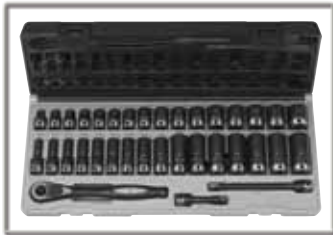

Molded Storage Case

3/8" Drive 6-Point Duo-Socket® Sets

6 No. 81627RD 3/8" Drive 6-Point Standard & Deep Length Fractional Set SAE

27 piece set contents:

- 12 Pieces Fractional Standard Length:**
5/16", 3/8", 7/16", 1/2", 9/16", 5/8", 11/16", 3/4",
13/16", 7/8", 15/16", 1"
- 12 Pieces Fractional Deep Length:**
5/16", 3/8", 7/16", 1/2", 9/16", 5/8", 11/16", 3/4",
13/16", 7/8", 15/16", 1"
- 1 Piece Each:**
72 Tooth Quick Release Ratchet - 8" L
3" Extension
6" Extension
Molded Storage Case

DUO

6 No. 81635MRD 3/8" Drive 6-Point Standard & Deep Length Metric Set MM

35 piece set contents:

- 16 Pieces Metric Standard Length:**
7mm, 8mm, 9mm, 10mm, 11mm, 12mm, 13mm,
14mm, 15mm, 16mm, 17mm, 18mm, 19mm, 20mm,
21mm, 22mm
- 16 Pieces Metric Deep Length:**
7mm, 8mm, 9mm, 10mm, 11mm, 12mm, 13mm,
14mm, 15mm, 16mm, 17mm, 18mm, 19mm, 20mm,
21mm, 22mm
- 1 Piece Each:**
72 Tooth Quick Release Ratchet - 8" L
3" Extension
6" Extension
Molded Storage Case