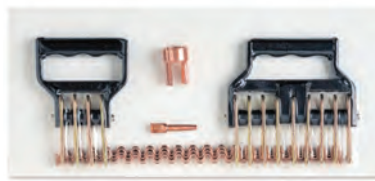

UNI-1162 (250-Pack)
UNI-1165 (500-Pack)

Al-Si Studs

UNI-1262 (250-Pack)
UNI-1265 (500-Pack)

Uni-Stud™ M6 Aluminum Pulling Studs

UNI-2101

Uni-Wire™ Pulling Wiggle Wire (1 Lb.)

DTK-8004 Weld Tips

Weld Tips for DTK1000, UNI-9500 & UNI-9800

UNI-2210

Shrink Rods Carbon (5-Pack)

UNI-1004

Uni-Spotter™ Stud Pin Tip

UNI-1005

Uni-Spotter™ Mold Rivet Tip

UNI-1007

Uni-Spotter™ Shrink Tip

UNI-1045

Eliminator™ Side-By-Side Kit (1041 & 1044)

UNI-2120 Uni-Wire™ Deluxe Kit

2114 Claw / 2130 Tip & Collar / 2119 Claw

UNI-2130

Uni-Wire Conversion Kit (1041 & 2110)