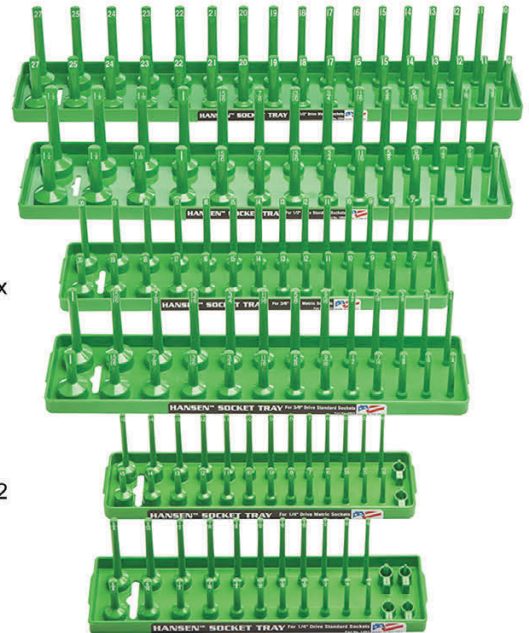

Orange & Green Socket Trays

Orange & Green socket trays come in 1/2", 3/8" and 1/4" Drive Standard and Metric sizes. Sold individually and in 6 piece sets.

Part No. 1203 1/2" Drive Fractional, Regular & Deep Well – Green
3/8, 7/16, 1/2, 9/16, 5/8, 11/16, 3/4, 13/16, 7/8, 15/16, 1, 1 1/16, 1 1/8 and 1 1/4
Size: 18 1/8" L x 4" W x 3 5/8" H

Part No. 1204 1/2" Drive Metric, Regular & Deep Well – Green
10mm, 11mm, 12mm, 13mm, 14mm, 15mm, 16mm, 17mm, 18mm, 19mm, 20mm,
21mm, 22mm, 23mm, 24mm, 25mm & 27mm | Size: 20 1/2" L x 3 1/2" W x 3 5/8" H

Part No. 3803 3/8" Drive Fractional, Regular & Deep Well – Green
1/4, 5/16, 3/8, 7/16, 1/2, 9/16, 5/8, 11/16, 3/4, 13/16, 7/8, 15/16 and 1" | Size: 13 1/4" L x
3" W x 3" H

Part No. 3804 3/8" Drive Metric, Regular & Deep Well – Green
6mm, 7mm, 8mm, 9mm, 10mm, 11mm, 12mm, 13mm, 14mm, 15mm, 16mm, 17mm,
18mm, 19mm & 20mm | Size: 13 1/4" L x 3" W x 3" H

Part No. 1403 1/4" Drive Fractional, Regular & Deep Well – Green
1/8, 5/32, 3/16, 7/32, 1/4, 9/32, 5/16, 11/32, 3/8, 7/16, 1/2, 9/16 & 5/8 | Size: 9 1/8" L x 2
3/16" W x 2 1/2" H

Part No. 1404 1/4" Drive Metric, Regular & Deep Well – Green
4mm, 4.5mm, 5mm, 5.5mm, 6mm, 7mm, 8mm, 9mm, 10mm, 11mm, 12mm, 13mm,
14mm, 15mm | Size: 9 1/8" L x 2 3/16" W x 2 1/2" H