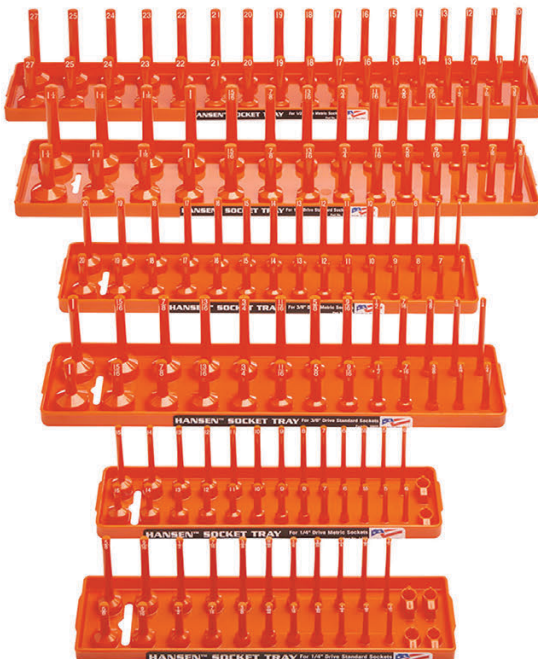

Part No. 1204 1/2" Drive Metric, Regular & Deep Well – Green
10mm, 11mm, 12mm, 13mm, 14mm, 15mm, 16mm, 17mm, 18mm, 19mm, 20mm,
21mm, 22mm, 23mm, 24mm, 25mm & 27mm | Size: 20 1/2" L x 3 1/2" W x 3 5/8" H

Part No. 3803 3/8" Drive Fractional, Regular & Deep Well – Green
1/4, 5/16, 3/8, 7/16, 1/2, 9/16, 5/8, 11/16, 3/4, 13/16, 7/8, 15/16 and 1" | Size: 13 1/4" L x
3" W x 3" H

Part No. 3804 3/8" Drive Metric, Regular & Deep Well – Green
6mm, 7mm, 8mm, 9mm, 10mm, 11mm, 12mm, 13mm, 14mm, 15mm, 16mm, 17mm,
18mm, 19mm & 20mm | Size: 13 1/4" L x 3" W x 3" H

Part No. 1403 1/4" Drive Fractional, Regular & Deep Well – Green
1/8, 5/32, 3/16, 7/32, 1/4, 9/32, 5/16, 11/32, 3/8, 7/16, 1/2, 9/16 & 5/8 | Size: 9 1/8" L x 2
3/16" W x 2 1/2" H

Part No. 1404 1/4" Drive Metric, Regular & Deep Well – Green
4mm, 4.5mm, 5mm, 5.5mm, 6mm, 7mm, 8mm, 9mm, 10mm, 11mm, 12mm, 13mm,
14mm, 15mm | Size: 9 1/8" L x 2 3/16" W x 2 1/2" H

Part No. 92001 - Green Socket Tray "Six Pack" Assortment
Includes 1 each: 1203, 1204, 3803, 3804, 1403, 1404

Part No. 1205 1/2" Drive Fractional, Regular & Deep Well – Orange
3/8, 7/16, 1/2, 9/16, 5/8, 11/16, 3/4, 13/16, 7/8, 15/16, 1, 1 1/16, 1 1/8 and 1 1/4
Size: 18 1/8" L x 4" W x 3 5/8" H