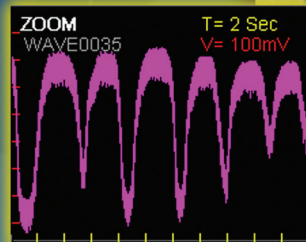

### Auto Set Feature

Automatically sets time and voltage scale adjustment for the signal or voltage being viewed.

**MASS AIR FLOW**

**OXYGEN SENSOR**

**THROTTLE POSITION SENSOR**

**CRANK AND CAM**

**PULSE WIDTH MODULATED COMPONENTS**

**AND MUCH MORE...**

**INJECTOR SNAPSHOT**

**O2 SENSOR SNAPSHOT**