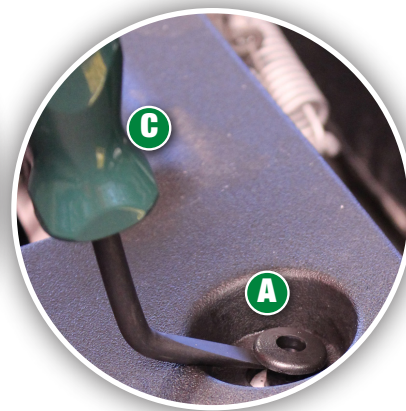

- A. Tapered Pry Tip Pulls Center Pin and/or Body Clip
- B. Punch End Depresses Center Pin on Center Pin Body Clips
- C. SureGrip® Butyrate Handle for Secure Grip