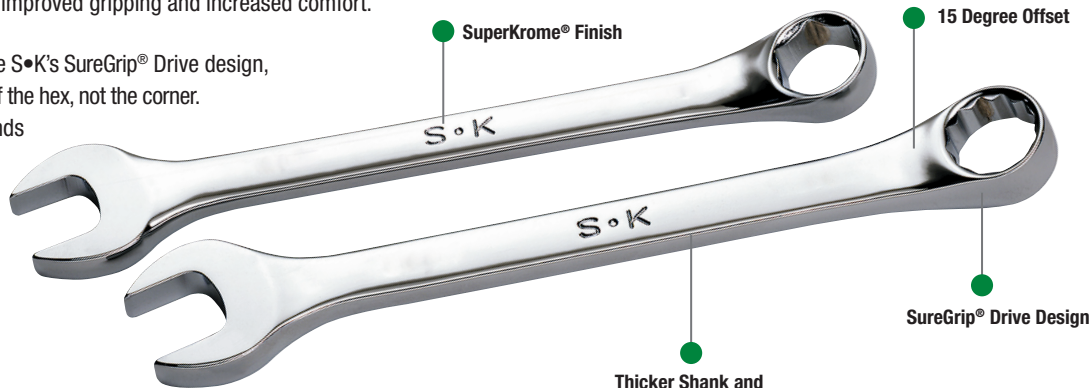

## Combination Wrenches

Made in the U.S.A., featuring quality workmanship and value.

Made in U.S.A.

### Comfort and SureGrip®

S•K SuperKrome® combination wrenches feature a thicker shank and rounded edges for improved gripping and increased comfort.

Wrench box ends feature S•K's SureGrip® Drive design, which drives the side of the hex, not the corner.

This makes S•K box ends effective on partially rounded fasteners.