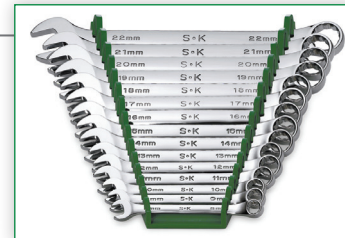

No. 86255

15 Piece, 12 Point SuperKrome® Fractional Combination Wrench Set Includes:

PART NO.	SIZE	PART NO.	SIZE	PART NO.	SIZE	PART NO.	SIZE
88288	1/4"	88292	3/8"	88220	5/8"	88228	7/8"
88289	9/32"	88294	7/16"	88222	1 1/16"	88230	1 5/16"
88290	5/16"	88216	1/2"	88224	3/4"	88232	1"
88291	11/32"	88218	9/16"	88226	1 3/16"		

Packaged on a rack.